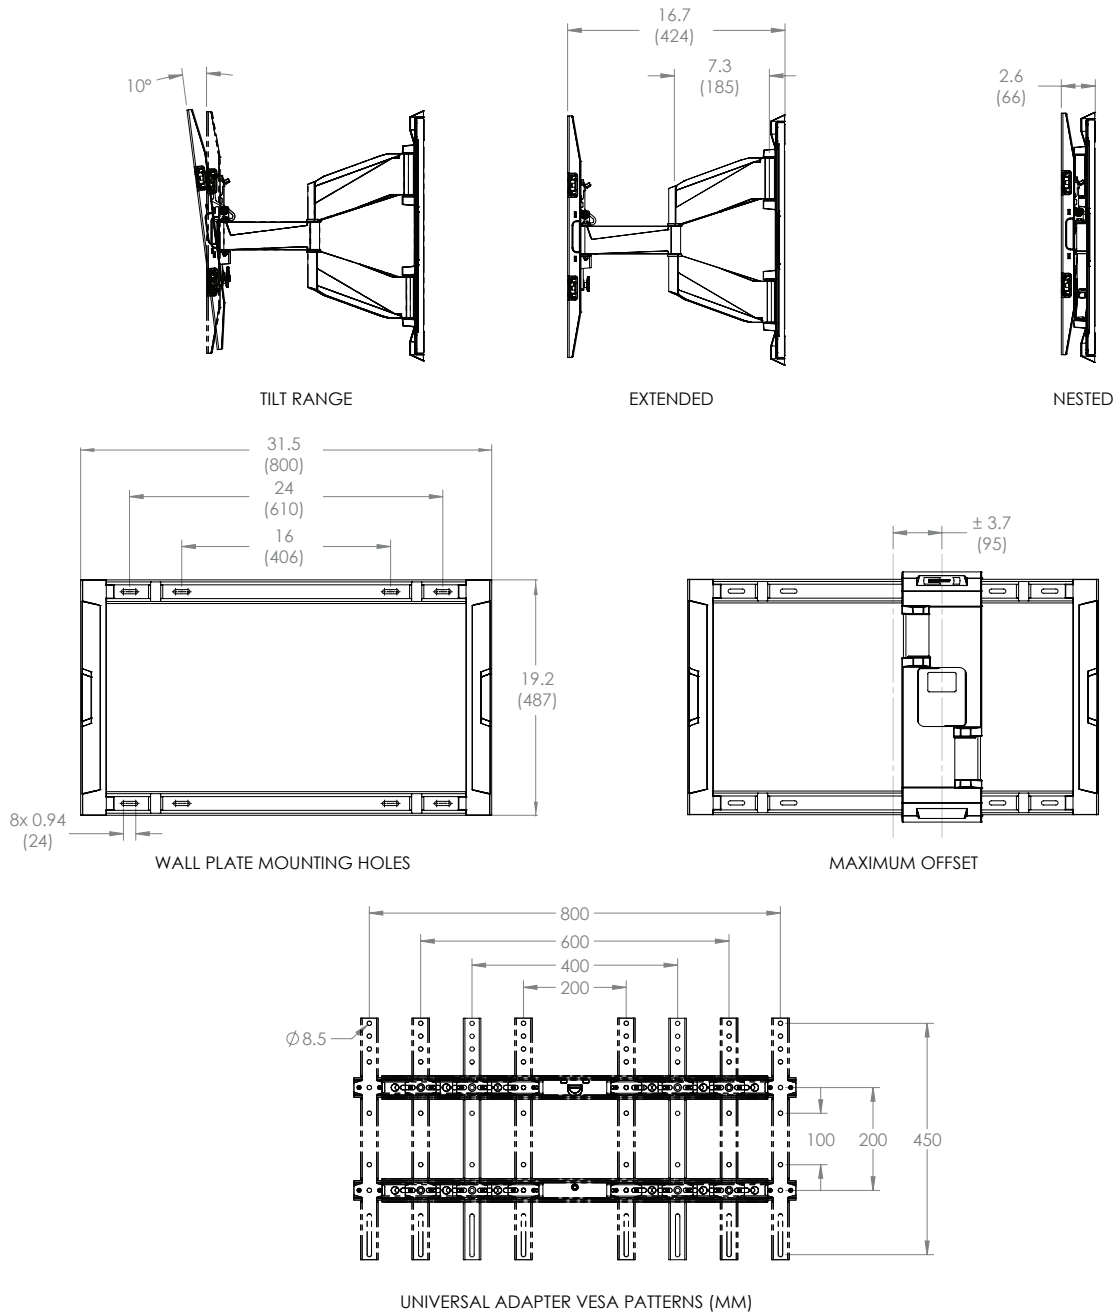

PRODUCT SPECIFICATIONS*

Fits most: 47-90" TVs

Supports up to: 150 lbs (68 kg)

Tilt: Up to +10°

Mounting profile: 2.6" (6,6 cm)

Extension from wall: 16.7" (42,4 cm)

Universal & VESA compliance:

200x100 to 800x400

Mounting: Single-stud, 16" & 24"

Double-stud or solid wall

Warranty: 5 years

Color: Black

PRODUCT BENEFITS*

- Full motion with left and right pan (great for rooms with multiple viewing areas)
- Low profile design
- Cast aluminum arms for superior strength
- Highly stylized to complement HD and Ultra HD TVs
- Unique joint design offers easy, smooth movement of the TV
- Special channel routes cables from TV to wall, concealing wires
- Lift n' Lock™ makes installation a three step process
- TV tilts forward to reduce screen glare (great for rooms with windows)
- DIY friendly mounting template
- Complete hardware kit included

*Subject to change

SERIES:

FULL MOTION

TILT

FIXED

OE150FM

inches (mm)

	UPC	Dimensions WxDxH inches (mm)	Wt lbs (kg)	Qty
Box	698833041965	35 x 22 x 5.8 (980x558x146)	34.7 (15,8)	--
MC	10698833041962	35.7 x 22.8 x 7 (905x578x178)	38.1 (17,3)	1

Box Contents	Qty
Wall plate/arm	1
Universal adapter	1
Top wall plate cover	1
Bottom wall plate cover	1

Box Contents	Qty
Wall plate cover	1
Instruction manual	1
Complete hardware kit	1