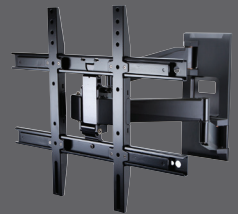

OE150FM

The OE150FM is a low profile, full motion mount for the popular TV size range of 47-90". The OmniElite series is a high-end line of mounts for larger, lighter TVs. Whether looking for a fixed, tilt or full motion mount, the OmniElite series will provide a solution with all the bells and whistles for a truly superior installation.

PRODUCT SPECIFICATIONS*

Fits most: 47-90" TVs

Supports up to: 150 lbs (68 kg)

Tilt: Up to +10°

Mounting profile: 2.6" (6,6 cm)

Extension from wall: 16.7" (42,4 cm)

Universal & VESA compliance:

200x100 to 800x400

Mounting: Single-stud, 16" & 24"

Double-stud or solid wall

Warranty: 5 years

Color: Black

PRODUCT BENEFITS*

- Full motion with left and right pan (great for rooms with multiple viewing areas)
- Low profile design
- Cast aluminum arms for superior strength
- Highly stylized to complement HD and Ultra HD TVs
- Unique joint design offers easy, smooth movement of the TV
- Special channel routes cables from TV to wall, concealing wires
- Lift n' Lock™ makes installation a three step process
- TV tilts forward to reduce screen glare (great for rooms with windows)
- DIY friendly mounting template
- Complete hardware kit included

*Subject to change

SERIES:

FULL MOTION

TILT

FIXED

OE150FM

inches (mm)

	UPC	Dimensions WxDxH inches (mm)	Wt lbs (kg)	Qty
Box	698833041965	35 x 22 x 5.8 (980x558x146)	34.7 (15,8)	--
MC	10698833041962	35.7 x 22.8 x 7 (905x578x178)	38.1 (17,3)	1