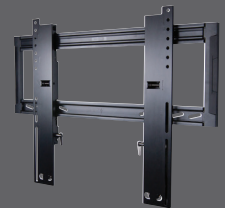

OE150FM

The OE150FM is a low profile, full motion mount for the popular TV size range of 47-90". The OmniElite series is a high-end line of mounts for larger, lighter TVs. Whether looking for a fixed, tilt or full motion mount, the OmniElite series will provide a solution with all the bells and whistles for a truly superior installation.

PRODUCT SPECIFICATIONS*

Fits most: 47-90" TVs

Supports up to: 150 lbs (68 kg)

Tilt: Up to +10°

Mounting profile: 2.6" (6,6 cm)

Extension from wall: 16.7" (42,4 cm)

Universal & VESA compliance:

200x100 to 800x400

Mounting: Single-stud, 16" & 24"

Double-stud or solid wall

Warranty: 5 years

Color: Black

PRODUCT BENEFITS*

- Full motion with left and right pan (great for rooms with multiple viewing areas)
- Low profile design
- Cast aluminum arms for superior strength
- Highly stylized to complement HD and Ultra HD TVs
- Unique joint design offers easy, smooth movement of the TV
- Special channel routes cables from TV to wall, concealing wires
- Lift n' Lock™ makes installation a three step process
- TV tilts forward to reduce screen glare (great for rooms with windows)
- DIY friendly mounting template
- Complete hardware kit included

*Subject to change

SERIES:

FULL MOTION

TILT

FIXED

OE150FM

inches (mm)

	UPC	Dimensions WxDxH inches (mm)	Wt lbs (kg)	Qty
Box	698833041965	35 x 22 x 5.8 (980x558x146)	34.7 (15,8)	--
MC	10698833041962	35.7 x 22.8 x 7 (905x578x178)	38.1 (17,3)	1