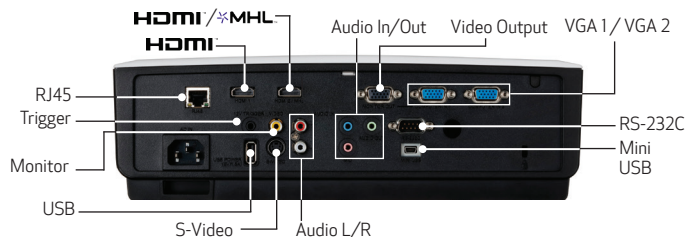

CONNECTABILITY

*1: Lamp mode is Normal/Eco. Brightness in Eco mode is only a calculated value, and is not guaranteed as specification. *2: Full white, full black, lamp level changes by following a brightness characteristic of an image. *3: "Standby Power" function is set to Network/RS-232. *4: Calculated at 100° (diagonal). *5: This time guarantees a 50% survival rate and a 50% brightness-maintenance rate. This value does not guarantee the operating life of lamp. *6: When utilizing an MHL device, the wireless remote control does not operate.

© 2017 Canon U.S.A., Inc. All rights reserved. Not responsible for typographical errors. Specifications subject to change without notice. Products not shown to scale. Certain images and effects are simulated. Canon and REALiS are registered trademarks of Canon Inc. in the United States and may also be trademarks or registered trademarks in other countries. All other products and brand names may be registered trademarks, trademarks or service marks of their respective owners in the United States and/or other countries.

LV-HD420 DLP Projector	ITEM CODE: 1905C002	UPC CODE: 13803289220
LV-X420 DLP Projector	ITEM CODE: 1906C002	UPC CODE: 13803289237

TERMINALS	
Mini Dsub15	Analog PC / Component Video Input (x2), Analog PC / Component Video Output (x1)
HDMI	Digital PC / Digital Video Input
HDMI/MHL	Digital PC / Digital Video / MHL Input^{*6}
Mini DIN4	S-video Input
RCA x3	Video Input / Audio-L / Audio-R
RJ-45	Network Connection (100BASE-TX / 10BASE-T)
Dsub9 (Control)	RS-232C
USB Type A	Power Supply Terminal (1.5A)
USB Mini B	Service Port
Mini Jack	Audio Input (x1), Audio Output (x1)
Mini Jack	12V Output (Trigger for screen operation)

REMOTE CONTROL	
Wireless Remote	IR

BUILT-IN SOUND	
Internal Amplifier	10W, Monaural

LAMP	
Type	Super-High Pressure Lamp
Life	2500H/3000H (Lamp Mode: Normal/Eco)⁵
Lamp Power	310/245W^{*1}

RATINGS	
Fan Noise	40/36 dB^{*1}
Power Consumption	410/320W^{*1}
Standby Power Consumption	2.0/0.5W^{*3}
Heat Dissipation	Up to 1,399 BTU/h
Power Voltage	AC100 - 240V : 50/60Hz
Operating Temperature	41°F - 104°F (RH: 10 - 85%) (No Condensation)
Dimensions (W x D x H)	W: 12.3" x D: 9" x H: 4.4"
Weight	7.5 lbs.

WHAT'S IN THE BOX

- Projector
- Lens Cap
- Power Cord
- Computer Cable (Mini Dsub15-Mini Dsub15)
- Projector Remote Control LV-RC11 (Includes CR2025 battery)
- Quick Start Guide (Book)
- User's Manual (CD-ROM)
- Warranty Card

ACCESSORIES/REPLACEMENT PARTS

ITEM	ITEM CODE
Remote Control LV-RC11	2137C001
Carrying Case LV-SC02	1468C001
Replacement Lamp LV-LP42	1907C001