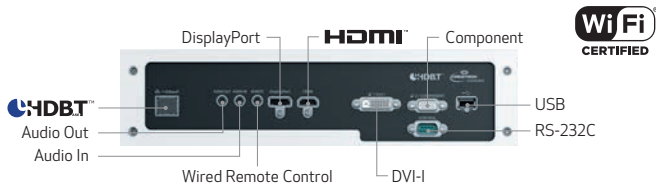

CONNECTABILITY

WHAT'S IN THE BOX

- Projector
- Power Cord
- Projector Remote Controller RS-RC07 (includes two AAA batteries)
- Lamp RS-LP12
- Important Information (book)
- Warranty Card

REALiS WUX7500	ITEM CODE: 2499C002	UPC CODE: 013803300109
REALiS WUX6700	ITEM CODE: 2498C002	UPC CODE: 013803300093
REALiS WUX5800	ITEM CODE: 2497C002	UPC CODE: 013803300079

TERMINALS	
DVI-I	Digital PC/Analog PC Input
HDMI	Digital PC/Digital Video Input
DisplayPort	Digital PC/Digital Video Input
Mini Dsub15	Analog PC2/Component Video Input
Mini Jack	Stereo Audio, Wired Remote Control Connection
Dsub9	RS-232C Control
USB Type A	USB Connection
Wi-Fi*	IEEE 802.11b/g/n
RJ-45	HDBaseT™/Network
BUILT-IN SOUND	
Internal Speaker	1W, Stereo
REMOTE CONTROL	
Wireless Remote	Infrared (Supplied) or Wired (Optional)
RATINGS	
Fan Noise	WUX7500: 40/29/27 dB^{*1}, WUX6700: 37/29/27 dB^{*1}, WUX5800: 35/29/27 dB^{*1}
Power Consumption	WUX7500: 430/300/262W^{*1}, WUX6700: 386/300/262W^{*1}, WUX5800: 343/300/262W^{*1}
Standby Power	1.6 – 0.28W^{*6}
Heat Dissipation	WUX7500: Up to 1468 BTU/h, WUX6700: Up to 1317 BTU/h, WUX5800: Up to 1171 BTU/h
Power Voltage	AC100 – 240 V, 50/60 Hz
Operating Temperature	32°F – 104°F (0°C – 40°C), 20%RH – 85%RH
Storage Temperature	-4°F – 140°F (-20°C – 60°C)
Dimensions (W x H x D)	W: 19" (480mm), H: 7.7" (196mm), D: 20" (515mm)
Weight	28.6 lbs. (13kg) approx.

OPTIONAL LENSES

	THROW RATIO	LENS SHIFT	ZOOM RATIO	SCREEN SIZE	FOCAL LENGTH	F-NUMBER
Standard Zoom Lens RS-SL01ST ITEM CODE: 2505C001	1.49 – 2.24:1	V: -15 – 55% H: ±10%	1.5x	40 – 600"	230 – 34.5mm	F1.89 – 2.65
Long Zoom Lens RS-SL02LZ ITEM CODE: 2506C001	2.19 – 3.74:1	V: -15 – 55% H: ±10%	1.7x	40 – 600"	34.0 – 57.7mm	F1.99 – 2.83
Short Fixed Lens RS-SL03WF ITEM CODE: 2507C001	0.80:1	V: ±11.3% H: ±4.6%	Fixed	40 – 300"	12.8mm	F2.0
Ultra Long Zoom Lens RS-SL04UL ITEM CODE: 2508C001	3.55 – 6.94:1	V: -15 – 55% H: ±10%	1.97x	60 – 600"	53.6 – 105.6mm	F2.34 – 2.81
Short Zoom Lens RS-SL05WZ ITEM CODE: 2509C001	1.00 – 1.50:1	V: -15 – 55% H: ±10%	1.5x	40 – 600"	15.56 – 23.34mm	F2.09 – 2.34
Ultra Short Fixed Lens RS-SL06UW ITEM CODE: 2701C001	0.54:1	V: -15 – 75% H: ±30%	Fixed	40 – 300"	8.39mm	F2.4

ACCESSORIES

ITEM	ITEM CODE
Remote Controller RS-RC07 (same as supplied)	2408C001
Projector Remote Controller RS-RC05	5750B001
Replacement Air Filter RS-FL05	2407C001
Ceiling Attachment RS-CL15^{*7}	0964C001
Ceiling Attachment Arm RS-CL17^{*7} (pack of four)	2133C001
Ceiling Extension (400 – 600mm) RS-CL08	3096B001
Ceiling Extension (600 – 1000mm) RS-CL09	3097B001
Replacement Lamp RS-LP12	2406C001