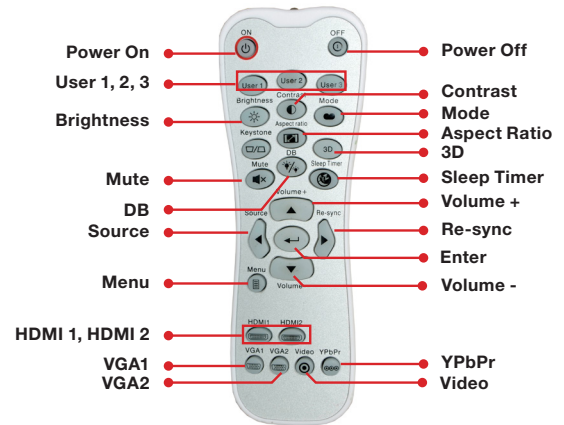

PHYSICAL SPECIFICATIONS

Security	Kensington® lock port, password (OSD)
Weight	11.75lbs.
Dimensions (W x H x D)	15.4" x 11.1" x 5.1"

Warranty

1-year limited warranty, 90-days on lamp

What's in the Box

UHD50, lens cap, AC power cord, HDMI cable, remote control, batteries for remote, multilingual CD-ROM, user's manual, quick start guide and warranty card

Optional Accessories

Mount

Accessory Part Numbers

Lamp: BL-FP240E
Remote: BR-3003B
Mount: OCM815W, OCM818W-RU

UPC 796435 81 300 0

Optoma.com