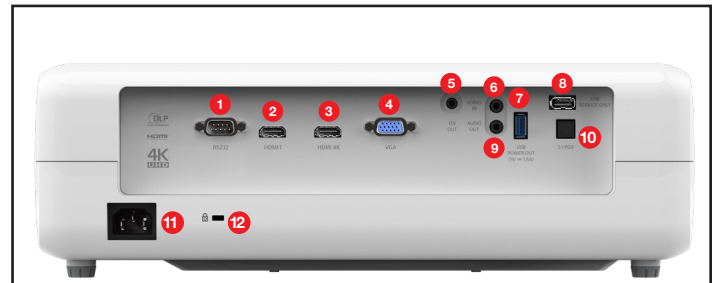

COMPATIBILITY SPECIFICATIONS

Computer Compatibility	4K UHD 2160p, WUXGA, HDTV 1080p, UXGA, SXGA, WXGA+, WXGA (1366x768), WXGA, HDTV (720p), XGA, SVGA, VGA, PC and Mac compatible
Video Compatibility	4K UHD 2160p (24/50/60Hz), 1080p (24/50/60Hz), 1080i (50/60Hz), 720p (50/60Hz), 480i/p, 576i/p
HDR Source Compatibility	Ultra HD Blu-Ray player, 4K UHD streaming media device (Roku 4K Ultra), Xbox One S / One X (Ultra HD Blu-ray, 4K media streaming & HDR gaming) and PS4 Pro (4K UHD media streaming and 4K UHD HDR gaming only)
3D Compatibility†	Side-by-side: 1080i50 / 60, 720p50 / 60 Blu-ray 3D / Frame-pack: 1080p24, 720p50 / 60 Over-under: 1080p24, 720p50 / 60
Vertical Scan Rate	24Hz to 120Hz
Horizontal Scan Rate	31.000 to 135.000KHz
User Controls	Yes
I/O Connection Ports	HDMI 2.0 (w/ HDCP 2.2, MHL 2.1), HDMI 1.4a, VGA-in, audio-in (3.5mm), audio-out, S/PDIF out (optical), USB 2.0 (service port), USB power, RJ-45, RS-232C, 12V Trigger
Loop Through (Audio)	Audio passthrough from HDMI to 3.5mm audio out and optical S/ PDIF out (2 channels)

*Light source life is dependent upon many factors, including brightness mode, display mode, usage, environmental conditions and more. Light source brightness can decrease over time.

†3D content can be viewed with DLP Link active shutter 3D glasses when projector is used with a compatible 3D player. Please visit Optoma.com for more information.

1. RS-232C
5. 12V-Out
9. Audio-Out
2. HDMI1
6. Audio-In
10. S / PDIF
3. HDMI 4K
7. USB Power Out
11. AC Power
4. VGA
8. USB Service Only
12. Kensington™ Lock