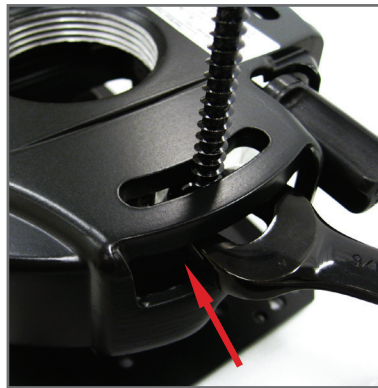

### Hinged Mount Provides Simple Access to Lamp

Convenient hinged swing-down plate design allows lamp access while projector stays securely installed to the ceiling. Easily unlock and lock the hinged plate using a single thumb screw.

### Features

- Hinged plate enables quick access to lamp compartment
- Fine tune projected image using tilt and roll knobs
- Pre-assembled design reduces installation time
- Cable management keeps cables discreetly out of sight
- Quick-release detaches projector from mount for service
- Anti-theft security hardware included

Precision Gears

Horizontal Wrench Access

Quick-Release Thumb Screw

| Model Number | Description                    | Drop From Ceiling | Product Weight | Shipping Dimensions  | Shipping Weight | UPC Code        |
|--------------|--------------------------------|-------------------|----------------|----------------------|-----------------|-----------------|
| BM-5002N     | Hinged Ceiling Mount in Black* | 2.5"              | 1.7 lbs        | 4.25" x 12.25" x 10" | 4 lbs           | 796435 04 105 2 |