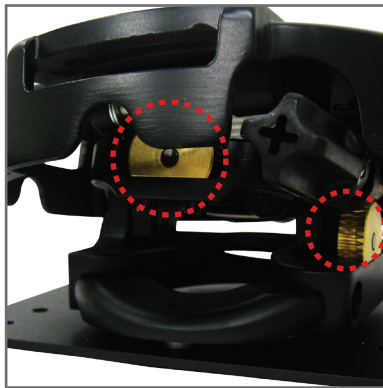

### Hinged Mount Provides Simple Access to Lamp

Convenient hinged swing-down plate design allows lamp access while projector stays securely installed to the ceiling. Easily unlock and lock the hinged plate using a single thumb screw.

The time-saving, pre-assembled design minimizes installation steps. A quick-release feature allows the projector to slide in and out of the track, simplifying access for servicing the projector. The cable management feature keeps unsightly cable tangles out of sight. These valuable features are packaged in a sleek black design to look great anywhere – in your home, office or classroom. Security hardware is also included to prevent theft.

### Features

- Hinged plate enables quick access to lamp compartment
- Fine tune projected image using tilt and roll knobs
- Pre-assembled design reduces installation time
- Cable management keeps cables discreetly out of sight
- Quick-release detaches projector from mount for service
- Anti-theft security hardware included

Precision Gears

Horizontal Wrench Access

Quick-Release Thumb Screw

| Model Number | Description                    | Drop From Ceiling | Product Weight | Shipping Dimensions  | Shipping Weight | UPC Code        |
|--------------|--------------------------------|-------------------|----------------|----------------------|-----------------|-----------------|
| BM-5002N     | Hinged Ceiling Mount in Black* | 2.5"              | 1.7 lbs        | 4.25" x 12.25" x 10" | 4 lbs           | 796435 04 105 2 |