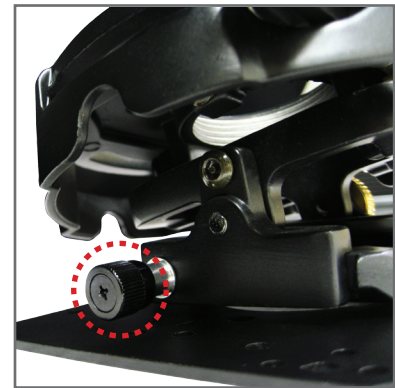

### Hinged Mount Provides Simple Access to Lamp

Convenient hinged swing-down plate design allows lamp access while projector stays securely installed to the ceiling. Easily unlock and lock the hinged plate using a single thumb screw.

The time-saving, pre-assembled design minimizes installation steps. A quick-release feature allows the projector to slide in and out of the track, simplifying access for servicing the projector. The cable management feature keeps unsightly cable tangles out of sight. These valuable features are packaged in a sleek black design to look great anywhere – in your home, office or classroom. Security hardware is also included to prevent theft.

### Features

- Hinged plate enables quick access to lamp compartment
- Fine tune projected image using tilt and roll knobs
- Pre-assembled design reduces installation time
- Cable management keeps cables discreetly out of sight
- Quick-release detaches projector from mount for service
- Anti-theft security hardware included

Precision Gears

Horizontal Wrench Access

Quick-Release Thumb Screw

| Model Number | Description                    | Drop From Ceiling | Product Weight | Shipping Dimensions  | Shipping Weight | UPC Code        |
|--------------|--------------------------------|-------------------|----------------|----------------------|-----------------|-----------------|
| BM-5002N     | Hinged Ceiling Mount in Black* | 2.5"              | 1.7 lbs        | 4.25" x 12.25" x 10" | 4 lbs           | 796435 04 105 2 |