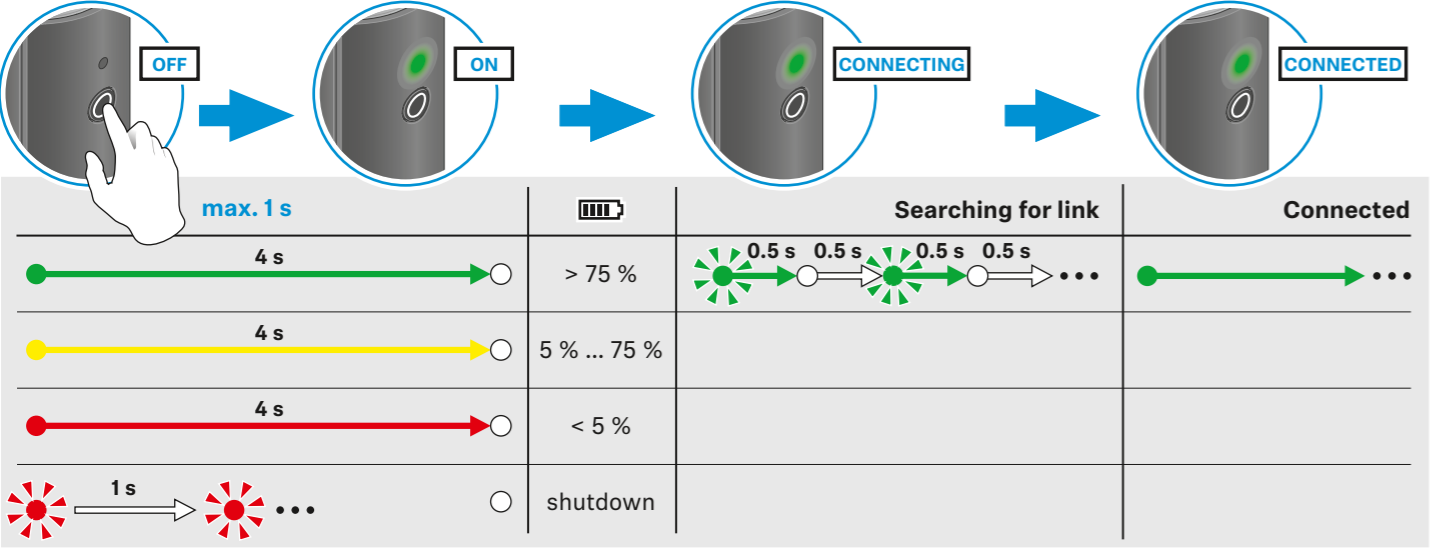

or online at www.sennheiser.com/download

Search: **XS Wireless Digital**

(Portable) Lavalier Set / Portable ENG Set

Vocal Set

Battery status during operation

Switch On / Connect

Mute / Unmute

Charging