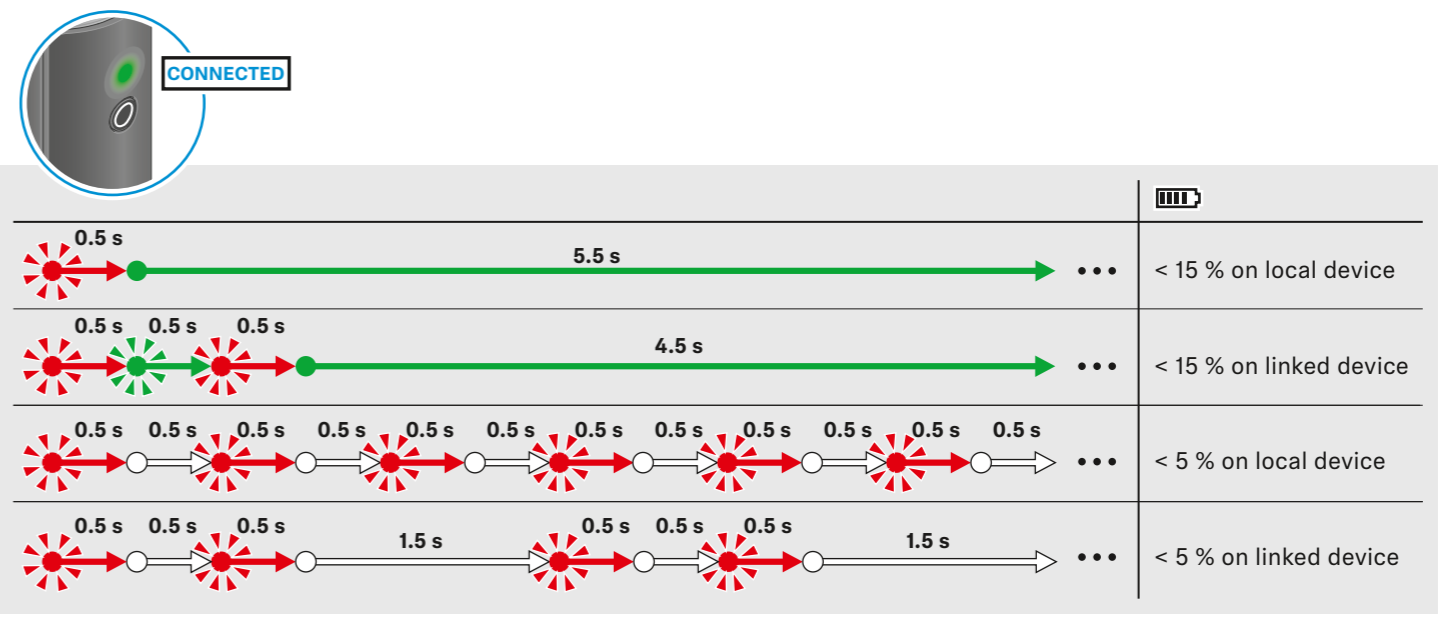

or online at www.sennheiser.com/download

Search: **XS Wireless Digital**

(Portable) Lavalier Set / Portable ENG Set

Vocal Set

Battery status during operation

Switch On / Connect

Mute / Unmute

Charging