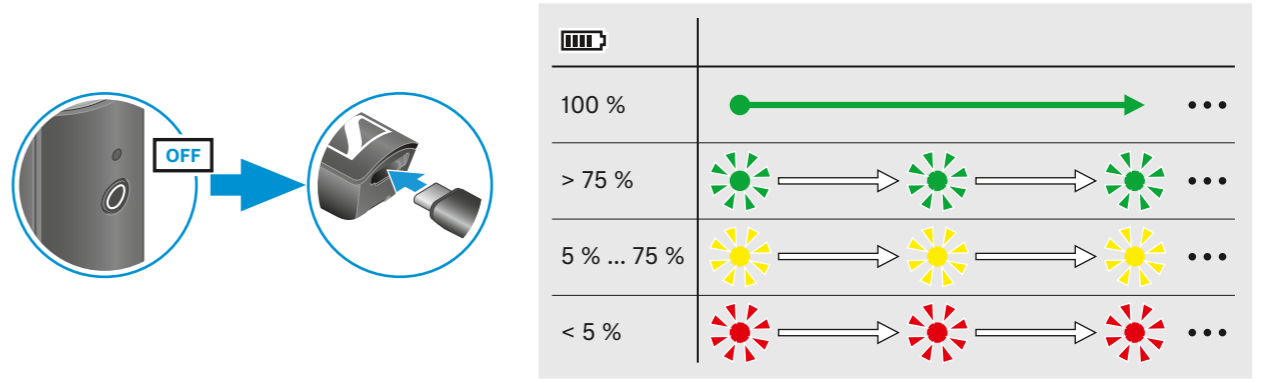

or online at www.sennheiser.com/download

Search: **XS Wireless Digital**

(Portable) Lavalier Set / Portable ENG Set

Vocal Set

Battery status during operation

Switch On / Connect

Mute / Unmute

Charging