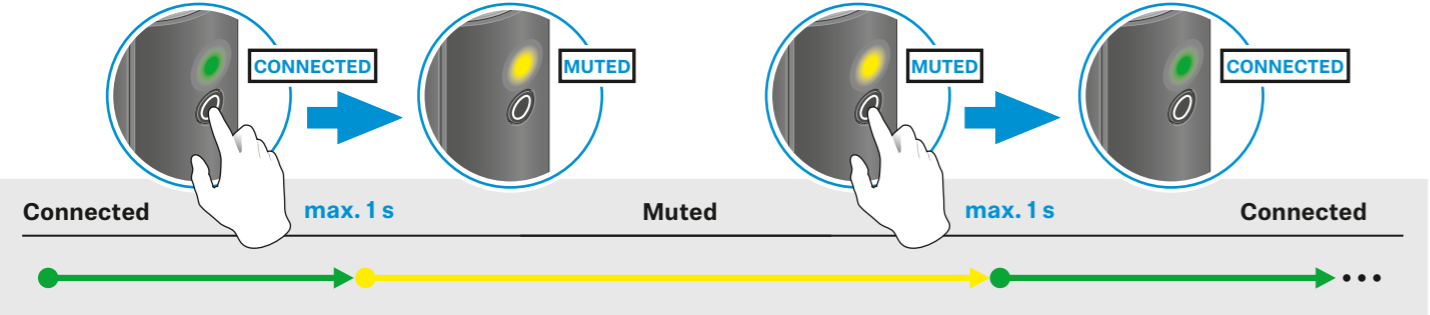

or online at www.sennheiser.com/download

Search: **XS Wireless Digital**

(Portable) Lavalier Set / Portable ENG Set

Vocal Set

Battery status during operation

Switch On / Connect

Mute / Unmute

Charging