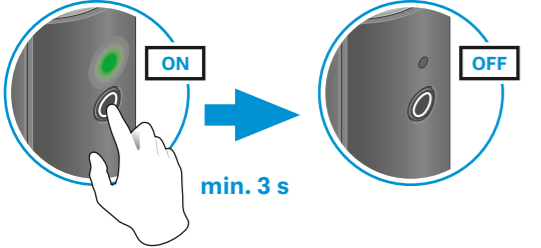

(Portable) Lavalier Set / Portable ENG Set

Vocal Set

Battery status during operation

Switch On / Connect

Mute / Unmute

Charging

Switch Off

Pairing

Sennheiser Documentation App

Available on the App Store

Instruction manual | Bedienungsanleitung | Notice d'emploi | Istruzioni per l'uso | Instrucciones de manejo | Manual de instruções | Gebruiksaanwijzing | Instrukcja obsługi | Bruksanvisning | Betjeningsvejledning | Käyttöohje | Οδηγίες λειτουργίας | Kullanım kılavuzu | Инструкция по эксплуатации | 取扱説明書 | 사용 설명서 | or online at www.sennheiser.com/download XS Wireless Digital_