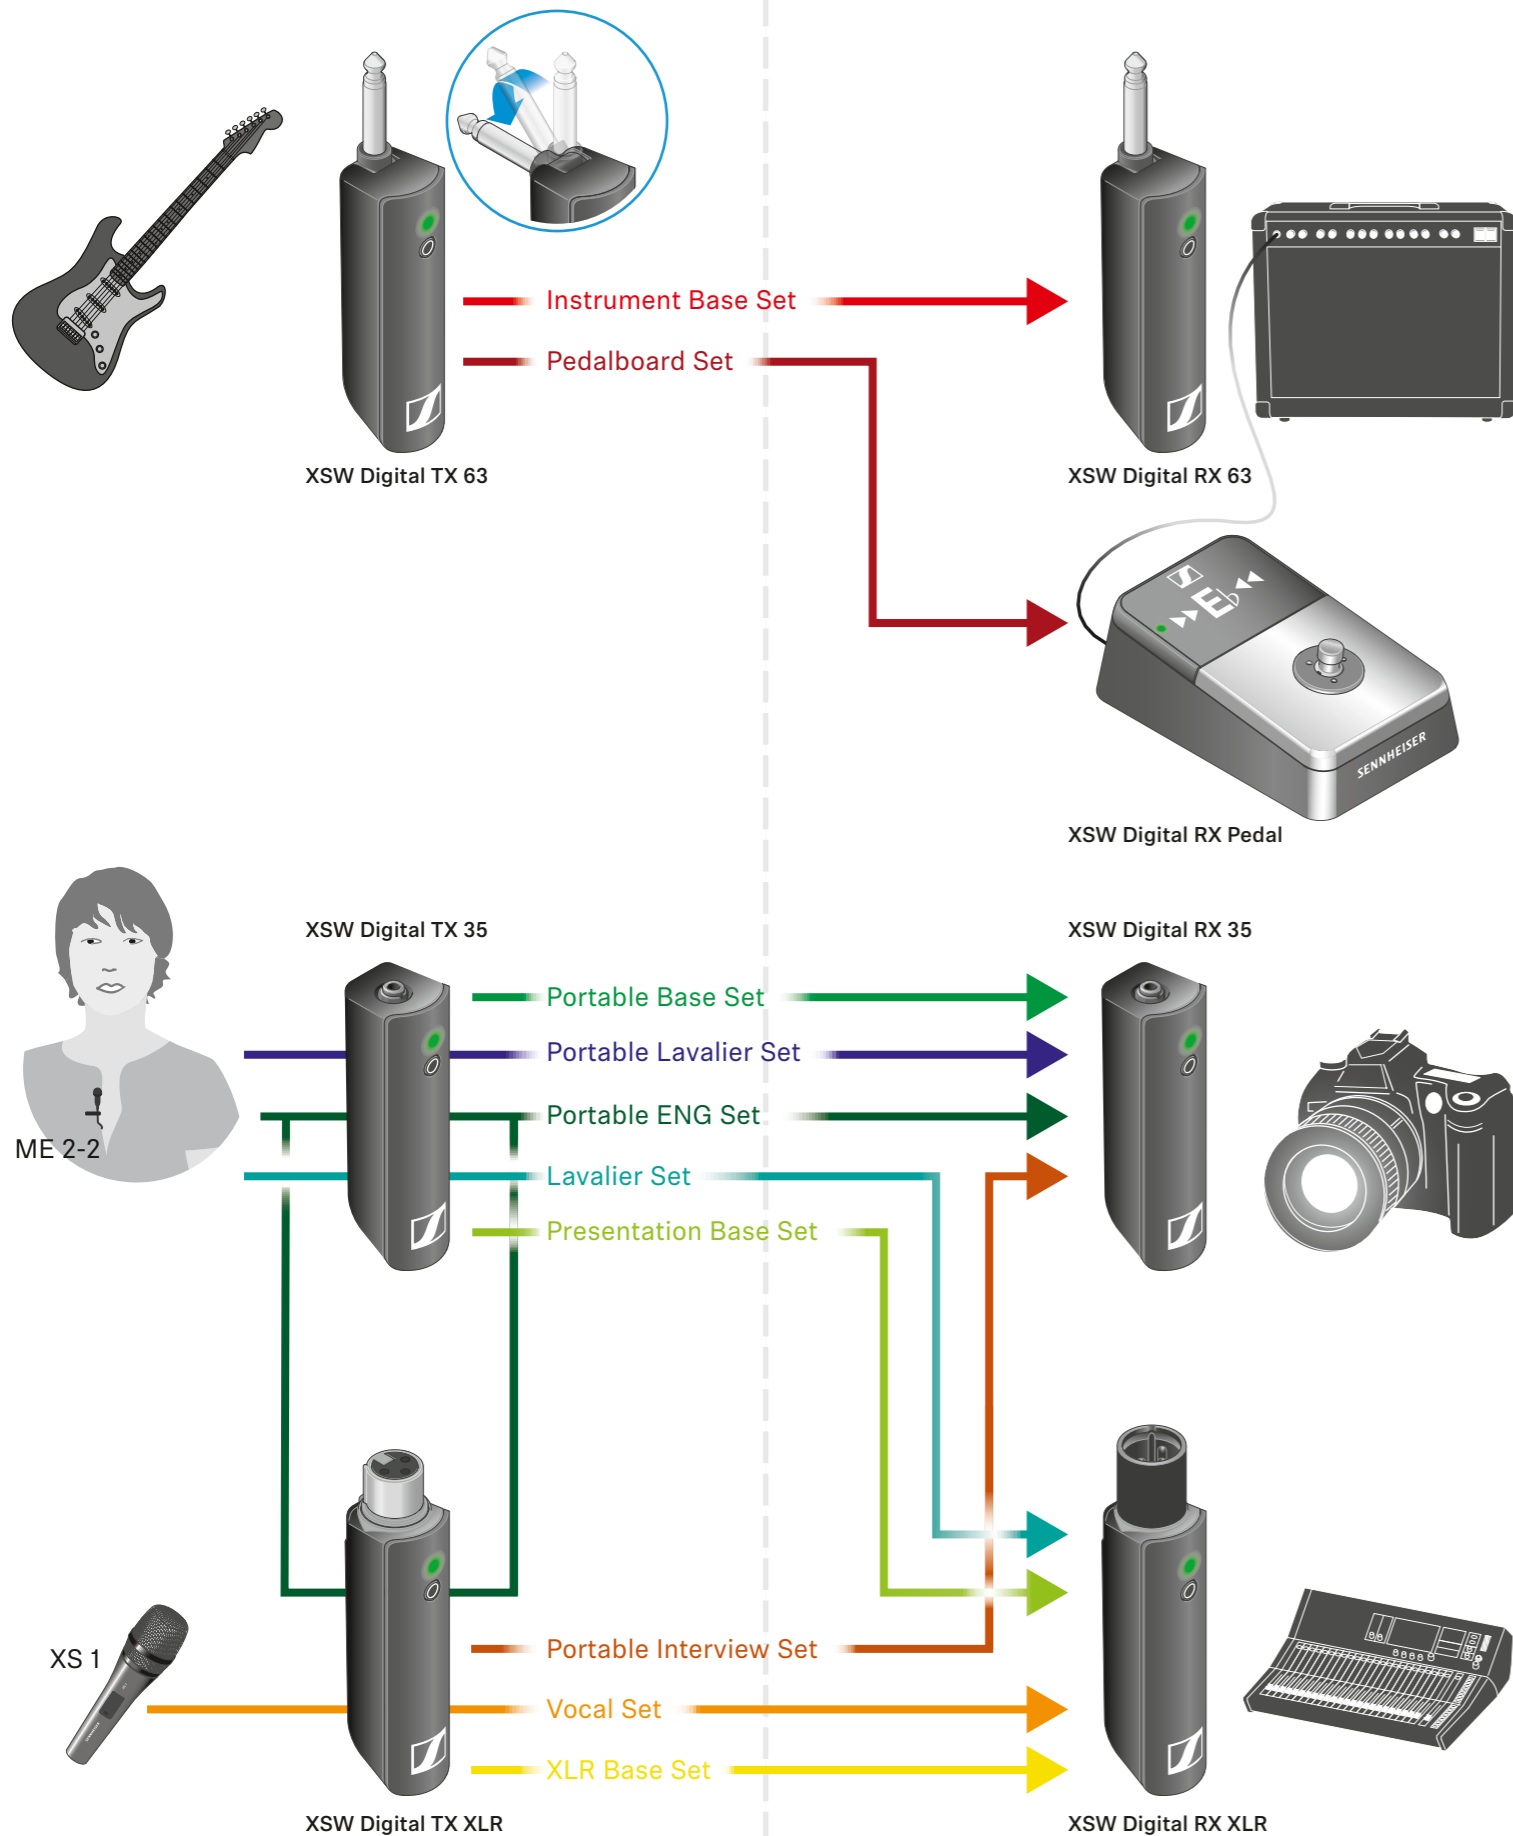

Transmitters (TX)

Receivers (RX)

Sennheiser Documentation App

Available on **Google play** and **App Store**.

or online at www.sennheiser.com/download

Search: **XS Wireless Digital**

XS Wireless Digital

- Quick Guide
- Kurzanleitung
- Guide rapide
- Guida rapida
- Guía de inicio rápido
- Guia rápido
- Beknopte handleiding
- Krótka instrukcja obsługi
- Snabbguide
- Kort vejledning
- Pikaohje
- Γρήγορος οδηγός
- Kısa Kılavuz
- Краткая инструкция
- 快速指南
- クイックガイド
- 퀵 가이드

Sennheiser electronic GmbH & Co. KG
Am Labor 1, 30900 Wedemark, Germany
www.sennheiser.com

Publ. 08/19, 578697/A04

SENNHEISER

Accessories:

- Instruction Manual
- XS 1
- ME 2-2
- belt clip
- 6.3 mm extension cable
- camera cable
- hot shoe adapter

Transmitter and receiver identification

Transmitters (TX)	Receivers (RX)
XSW Digital - Model: TX 63	XSW Digital - Model: RX 63
XSW Digital - Model: TX 35	XSW Digital - Model: RX 35
XSW Digital - Model: TX XLR	XSW Digital - Model: RX XLR

Labels for wireless link identification

Color key: Red, Green, Blue, Yellow, Grey.

TX 1 (Red), RX 1 (Red), TX 2 (Blue), RX 2 (Blue).

Portable Lavalier Set / Portable Interview Set / Portable ENG Set

Pedalboard Set

USB C *3, USB A, Audio Out, XLR, 6.3 mm

*1: power via power supply unit
*2: power via USB
*3: charge plug via USB

Sennheiser Documentation App

Available on **Google play** and **App Store**.

Instruction manual | Bedienungsanleitung | Notice d'emploi | Istruzioni per l'uso | Instrucciones de manejo | Manual de instruções | Gebruiksaanwijzing | Instrukcja obsługi | Bruksanvisning | Betjeningsvejledning | Käyttöohje | Οδηγίες λειτουργίας | Kullanım kılavuzu | Инструкция по эксплуатации | 使用说明书 | 取扱説明書 | 사용 설명서 |

or online at www.sennheiser.com/download

Search: **XS Wireless Digital**