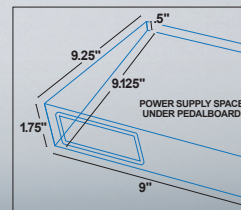

ULTIMATE
SUPPORT

UPD SERIES ULTIMATE PEDALBOARDS

UPD Series Ultimate Pedalboards bring the most in-demand modern features to classic pedalboard designs. The folded aluminum build keeps the UPD series light, while the unique vertical support braces provide strength you can count on. UPD Series Pedalboards are available in 18" x 5", 20" x 9", 24" x 12", and 24" x 16" sizes. All UPD Models Include a gig bag. 20" and larger models are compatible with the UPD-PST-1 Power Supply Mounting Tray Accessory.

UPD-209-B 20.06" X 9.31"

STURDY AND LIGHT ALUMINUM

BLACK POWDER COAT

CLEAN SURFACE FREE
OF WELDS

INCLUDES BAG WITH SHOULDER
STRAP, HANDLE AND POCKET

POWER SUPPLY MOUNT
INCLUDED

Attention - Low interior height may
not support some power supplies

FRONT

BACK

BOTTOM

SPECS:

- Part Name: UPD-209-B
- Part Number: 18581
- Dimensions (L x W x H)
20.06" x 9.31" x 2.31"
- Weight: 2.04 lbs.

Every Pedalboard includes
self-adhesive hook & loop
tape and cable ties