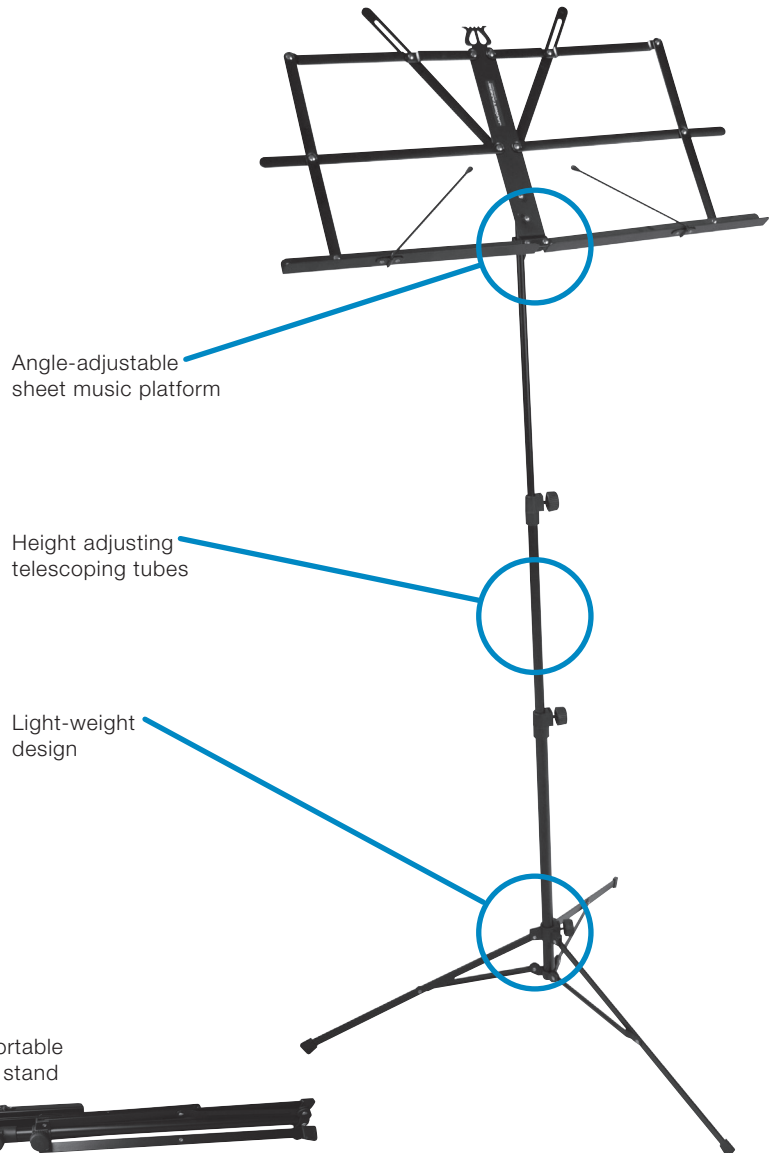

## Compact Music Stand

### JS-CMS100 item# 16803

Keep your sheet music right where you need it with the JS-CM100 Compact Music Stand! The height is adjustable for both standing and sitting and the tripod base provides sturdy, tip-resistant support. The base folds up and the platform is removable, making getting to the next gig a snap! If you're looking for an economical music stand, the JS-CM100 Compact MusicStand is it!

### Specs

- Product Name: JS-CMS100
- Part Number: 16803
- Height: 27.5" – 54.5"  
(699mm – 1384mm)
- Platform Dimensions:  
20" (W) x 11.5" (H)  
(508mm x 292mm)
- Folded Dimensions:  
21" (L) x 3.5" (W) x 3" (D)  
(533mm x 89mm x 76mm)
- Weight: 2.5 lbs. (1,13 kg)

Angle-adjustable sheet music platform

Height adjusting telescoping tubes

Light-weight design

Compact, portable sheet music stand