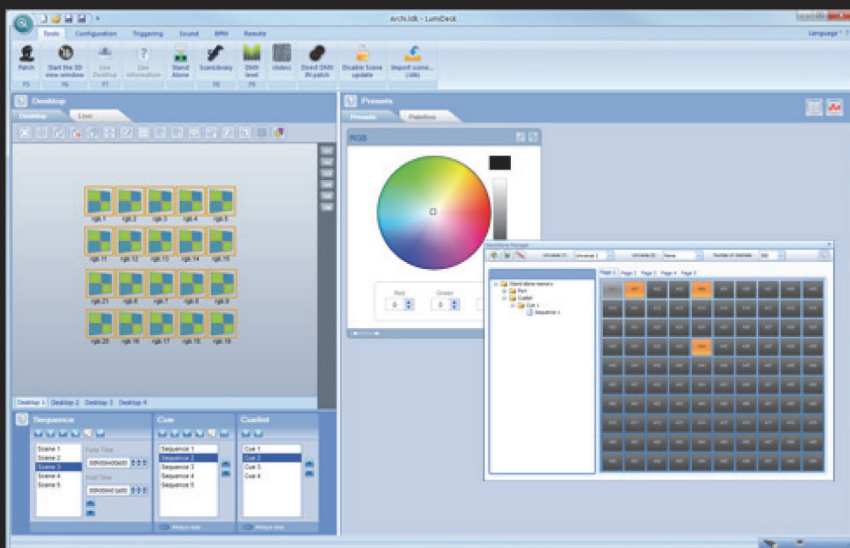

AVAILABLE
EXCLUSIVELY
FROM

blizzard
LIGHTING

LumiDesk architectural glass touch pad range

AVAILABLE
EXCLUSIVELY
FROM

blizzard LIGHTING

LDTOUCH ULTI

Our most powerful unit. 1024 DMX channels, independent control of up to 5 areas and touch sensitive buttons to control it all. Trigger your sequences with RS232, dry contact ports, or date/time. Connect with ethernet to control with your smartphone or tablet.

Main Features

Patch Manager : Add lighting fixtures in a few seconds.

Stand Alone Mode : Save your created sequences into the unit's memory and have them play back in any order. Depending on hardware, you can trigger sequences using the internal clock, RS232 or dry contact ports.

Effects Generator : From simple movements to stunning RGB effects, or playing video on an RGB Matrix; creating advanced effects is a breeze.

Profile Editor : Create personalities for your lighting fixtures using the Scanlibrary editor to help make programming quicker and easier.