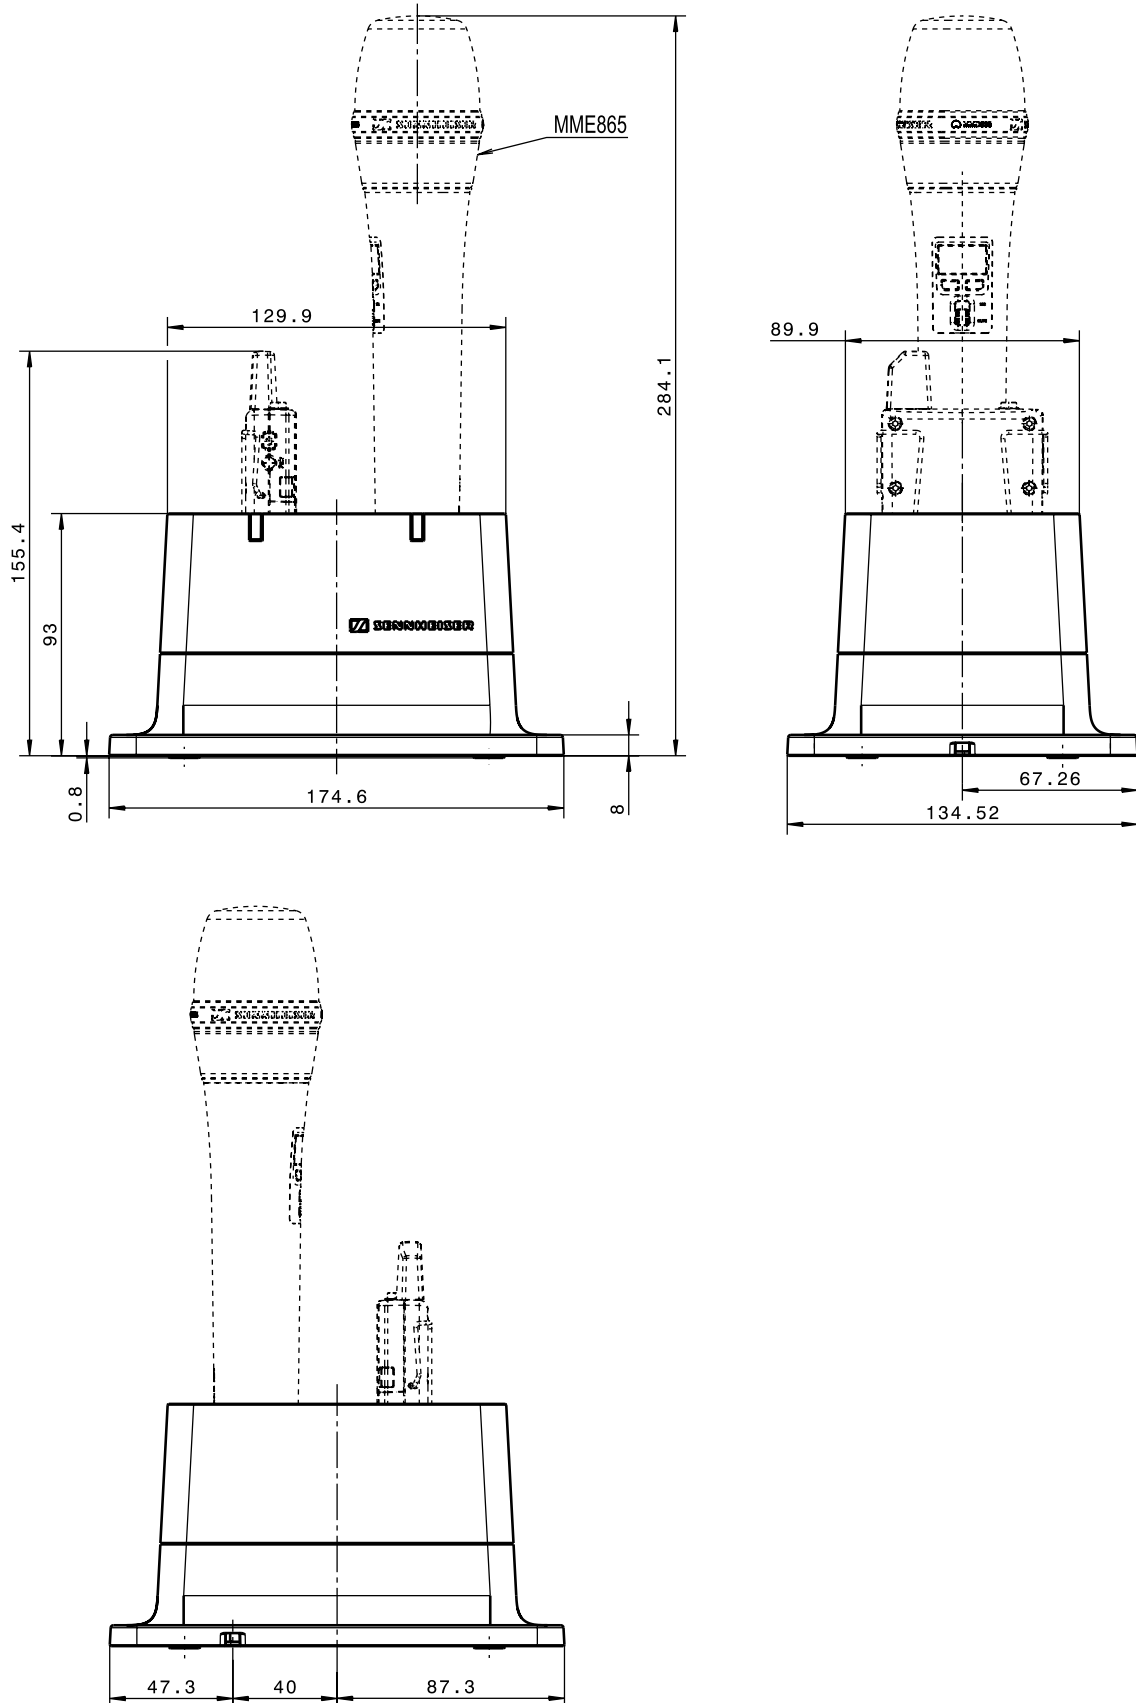

SpeechLine Digital Wireless CHG 2 - 2 bay charger

DIMENSIONS