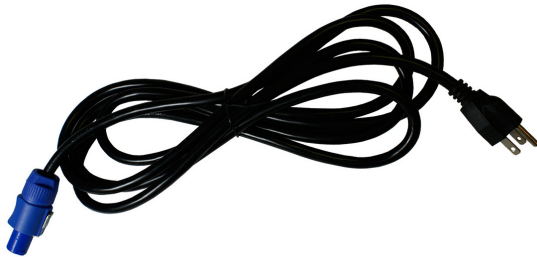

## PowerCON® Compatible Cables

Power up your equipment with Cool Cable™ heavy duty power cords! We use industry standard/high quality Edison connectors and 3-conductor locking PowerCON® compatible plugs with contacts for line, neutral and pre-mating ground contact.

Also available is our PowerCon® (compatible) coupler unit for linking cables together, one side fitted with female (blue) and the other side with female (white) connectors.

And of course, they are covered by Blizzard's limited lifetime warranty.

### Main Features:

- PowerCON to PowerCON interconnect cables
- PowerCON to Edison main power cables
- PowerCON to PowerCON coupler
- 3 conductor cord, heavy duty - black
- 3-conductor locking plugs
- 14 AWG cable (POWERCON-EDISON-OUT - 12 AWG)
- Maximum amperage: 15 amps
- Various cable lengths available

### Available Models:

Item	Description
POWERCON-INTER-1403	3ft (male-blue) to (male-white), 14 gauge
POWERCON-INTER-1406	6ft (male-blue) to (male-white), 14 gauge
POWERCON-INTER-1410	10ft (male-blue) to (male-white), 14 gauge
POWERCON-INTER-1425	25ft (male-blue) to (male-white), 14 gauge
POWERCON-MAIN-1410	10ft (male-blue) to Grounded Edison (male), 14 gauge
POWERCON-MAIN-1425	25ft (male-blue) to Grounded Edison (male), 14 gauge
POWERCON-EDISON-OUT	6-inch (male-white) to Grounded Edison (female), 12 gauge
POWERCON-COUPLER	Cable coupler, blue (input) to white (output)