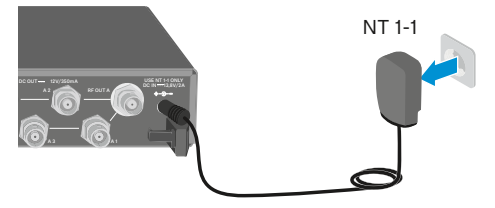

### Setup

### Operating elements

**Block diagram**

**Connecting devices**

**A: Connecting the receivers**

**B: Linking two 4-channel systems**

**ON/OFF**

**ON/Standby**

	ASA 214
short	on
long	standby

**OFF**

Remote antennas, maximum cable lengths and antenna boosters

**C: Two antennas supply an 8-channel system**