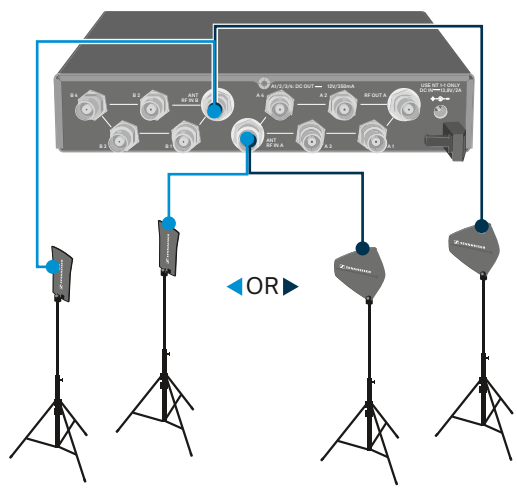

### Operating elements

**Block diagram**

**Connecting devices**

**A: Connecting the receivers**

**B: Linking two 4-channel systems**

**ON/OFF**

**ON/Standby**

	ASA 214
short	on
long	standby

**OFF**

Remote antennas, maximum cable lengths and antenna boosters

**C: Two antennas supply an 8-channel system**