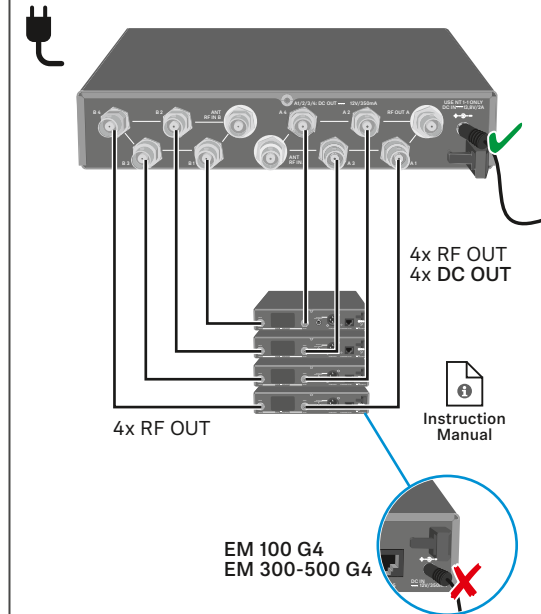

### Operating elements

**Block diagram**

**Connecting devices**

**A: Connecting the receivers**

**B: Linking two 4-channel systems**

**ON/OFF**

**ON/Standby**

	ASA 214
short	on
long	standby