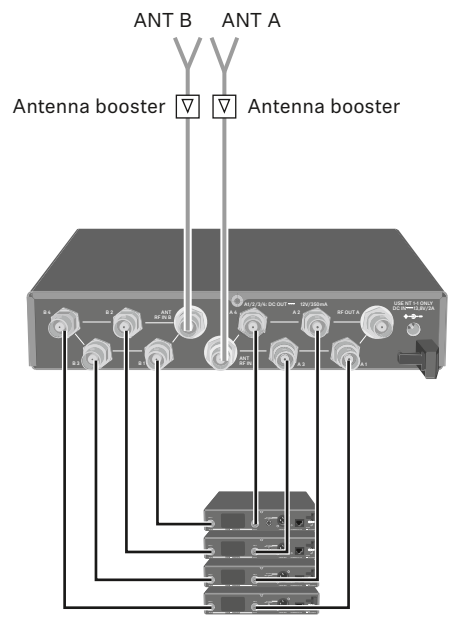

### Setup

### Operating elements

**Block diagram**

**Connecting devices**

**A: Connecting the receivers**

**B: Linking two 4-channel systems**

**ON/OFF**

**ON/Standby**

	ASA 214
short	on
long	standby

**OFF**

Remote antennas, maximum cable lengths and antenna boosters

**C: Two antennas supply an 8-channel system**