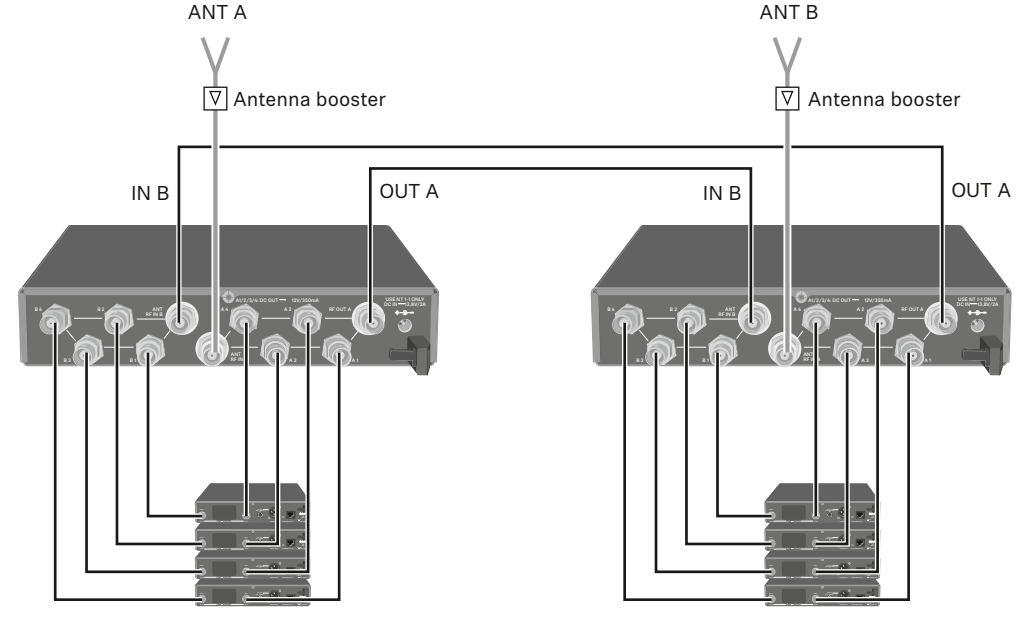

### Setup

### Operating elements

**Block diagram**

**Connecting devices**

**A: Connecting the receivers**

**B: Linking two 4-channel systems**

**ON/OFF**

**ON/Standby**

	ASA 214
short	on
long	standby

**OFF**

Remote antennas, maximum cable lengths and antenna boosters

**C: Two antennas supply an 8-channel system**