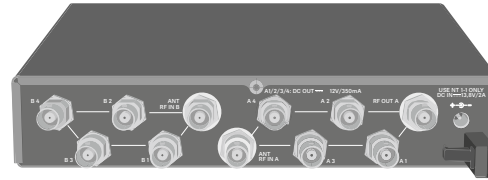

ASA 214

Antenna Splitter

Quick Guide
Kurzanleitung
Guide rapide
Guida rapida
Guía de inicio rápido
Guia rápido
Beknopte handleiding
Krótka instrukcja obsługi
Snabbguide

Kort vejledning
Pikaohje
Γρήγορος οδηγός
Kisa Kılavuz
Краткая инструкция
快速指南
快速使用指南
クイックガイド
퀵 가이드

SENNHEISER

Sennheiser Documentation App

or online at
www.sennheiser.com/download

ASA 214_

Sennheiser electronic GmbH & Co. KG

Am Labor 1, 30900 Wedemark, Germany
www.sennheiser.com

Publ. 03/18, 578663/A02

ASA 214

Setup

Operating elements