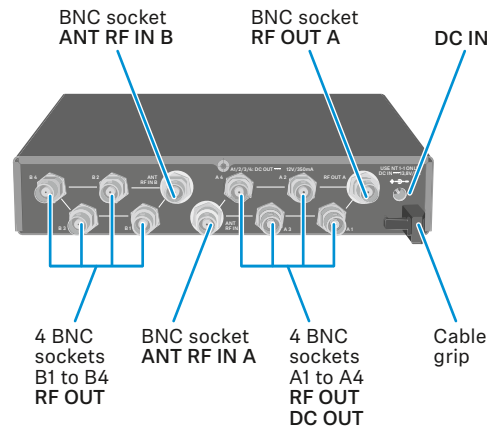

### Operating elements

**Block diagram**

**Connecting devices**

**A: Connecting the receivers**

**B: Linking two 4-channel systems**

**ON/OFF**

**ON/Standby**

	ASA 214
short	on
long	standby