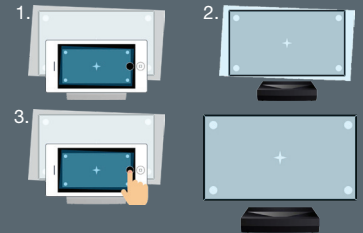

### SmartFIT

Auto geometry correction system ensures hassle-free setup that produces incredible projections using a smartphone.