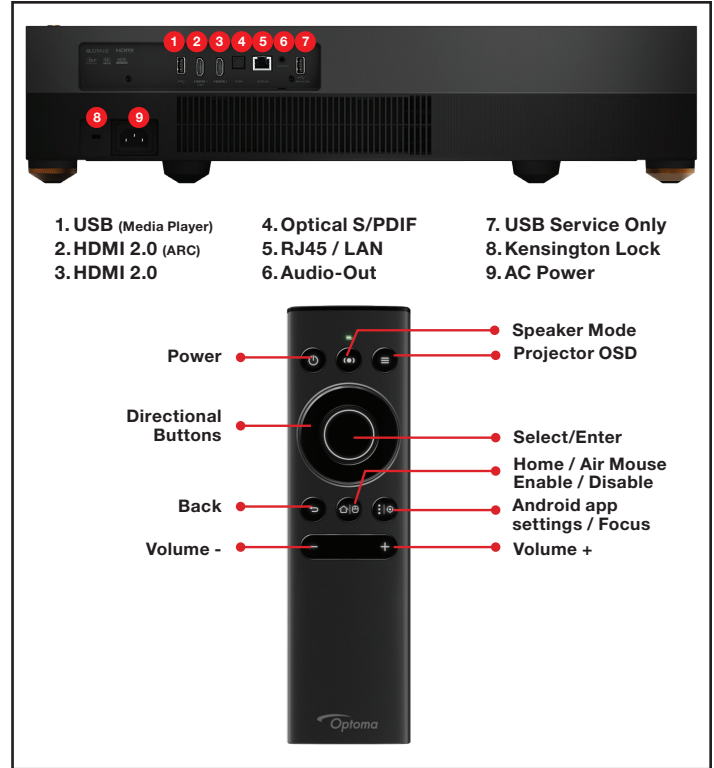

COMPATIBILITY SPECIFICATIONS

Computer Compatibility	4K UHD 2160p, 4K DC, WUXGA, HDTV 1080p, UXGA, SXGA, WXGA+, WXGA (1280 x 800), WXGA, HDTV (720p), XGA, SVGA, VGA, PC and Mac compatible
Video Compatibility	4K UHD 2160p (24/50/60Hz), 1080p (24/50/60Hz), 1080i (50/60Hz), 720p (50/60Hz), 480i/p, 576i/p
HDR Source Compatibility	Ultra HD Blu-Ray player, 4K UHD streaming media device (Roku 4K Ultra), Xbox One S / One X (Ultra HD Blu-ray, 4K media streaming & HDR gaming) and PS4 Pro (4K UHD media streaming and 4K UHD HDR gaming only)
3D Compatibility†	Supports all HDMI 1.4a mandatory 3D formats (Frame pack, side-by-side, top-bottom) and up converts frame rate from 60Hz to 120Hz or 24Hz to 144Hz (i.e. 60 or 72 frames per eye). 3D glasses are needed and are sold separately. Refer to user manual for details.
Scan Rate	Vertical: 50- 85 Hz (120Hz for 1080p 3D feature projector)
I/O Connection Ports	1x HDMI 2.0 (HDCP 2.2), 1x HDMI 2.0 (HDCP 2.2, HDMI-ARC), 1x HDMI 2.0 (HDCP 2.2, side), 1x USB 2.0 (4K media player), USB 2.0 power (side), USB (service), optical S/PDIF out, audio out (3.5mm, subwoofer compatible), RJ45
Loop Through (Audio)	Optical S/PDIF & HDMI-ARC (PCM, Dolby Digital and Dolby Digital Plus bitstream / pass through)

NETWORK CONNECTIVITY

Wi-Fi	802.11ac (dual-band, 2x2)
Wi-Fi Security	WEP, TKIP, AES, WPA, WPA2
Bluetooth	Bluetooth 4.0
Firmware	OTA updates via Wi-Fi or Ethernet

PHYSICAL SPECIFICATIONS

Security	Kensington® lock port, password (OSD)
Weight	24.25 lbs.
Dimensions (W x H x D)	22.1" x 5.1" x 15"

Warranty

3-year Optoma Express service

What's in the Box

CinemaX P1, distance cards, quick start guide, Bluetooth smart home remote with Airmouse (rechargeable), HDMI cable, power cable, warranty card

Optional Accessories

Bluetooth smart home remote with airmouse (replacement), CinemaX P1 distance cards

Accessory Part Numbers

Bluetooth smart home remote with airmouse: BR-3074R
CinemaX P1 distance cards: BD-25120

UPC 796435 81 338 3

Optoma.com

†Light source life is dependent upon many factors, including brightness mode, display mode, usage, environmental conditions and more. Light source brightness can decrease over time.

†3D content can be viewed with DLP Link active shutter 3D glasses when projector is used with a compatible 3D player. Please visit us at Optoma.com for more information.

Copyright © 2019 Optoma Technology, Inc. DLP® and the DLP logo are registered trademarks of Texas Instruments™. Amazon, Alexa and all related logos are trademarks of Amazon.com, Inc. or its affiliates. Assistant is a trademark of Google, LLC. Dolby, Dolby Audio, and the double-D symbol are trademarks of Dolby Laboratories. All other trademarks are the property of their respective owners. All specifications subject to change at any time. 08262019