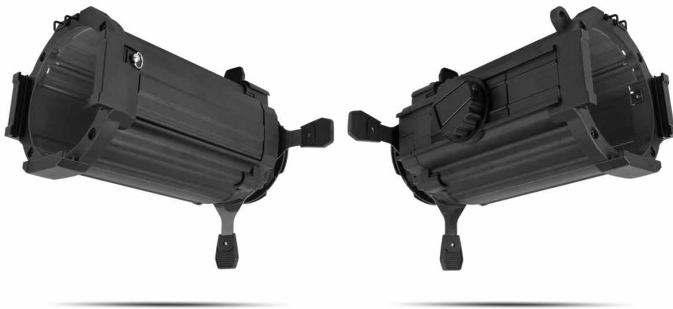

## Ovation Ellipsoidal 25°-50° Lens Tube

Ovation sturdy lens tubes fit the [Ovation E-190](#) ellipsoidal style spotlights as well as other standard ERS units. Ovation lens tubes are made of high quality optical glass and are designed to survive the rigors of touring, broadcast, and theatrical production. Each lens tube comes with an industry standard 6.25-inch or 7.5-inch gel frame.

### AT A GLANCE

- Variable focal length lens tube for the Ovation E-Series fixtures
- Independent adjustment for beam angle and focal point
- Dual aspheric lenses provide precise focus for crisp gobo projection
- Integrated gel frame holder and gel frame included
- Includes replacement fixture yoke for better balance and more positioning support

## Construction / Physical

- Dimensions: 8.5 x 9.4 x 18.9 in (215 x 239 x 378 mm)
- Weight: 11.6 lb (5.26 kg)
- Accessory Holder/Gel Frame Size: 7.5 in (191 mm)