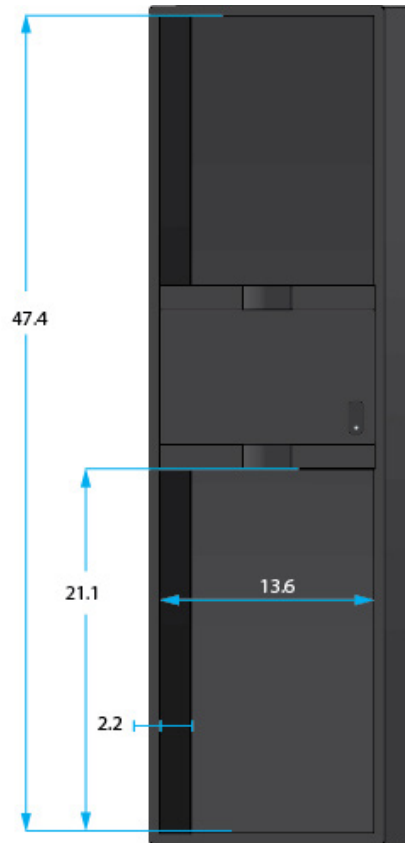

**SPECIFICATION SHEET**

**GL-BASS**

\* Dimensions Are Measured In Inches With No Interior Foam Compression

**Interior Dimensions**

BODY HEIGHT: 2.2	UPPER BOUT: 13.6
OVERALL LENGTH: 47.4	WAIST: 13.6
POCKET : 14.2 X 4.5 X 1.6 (IN)	LOWER BOUT: 13.6
15.4 X 10.4 X 1.2(EX)	

**Exterior Dimensions**

LENGTH: 48.8
WIDTH : 15.7
HEIGHT: 5.6
WEIGHT: 6.14

**GL:**

- 600-Denier nylon
- EPS Foam core and plush lining
- Spacious interior storage