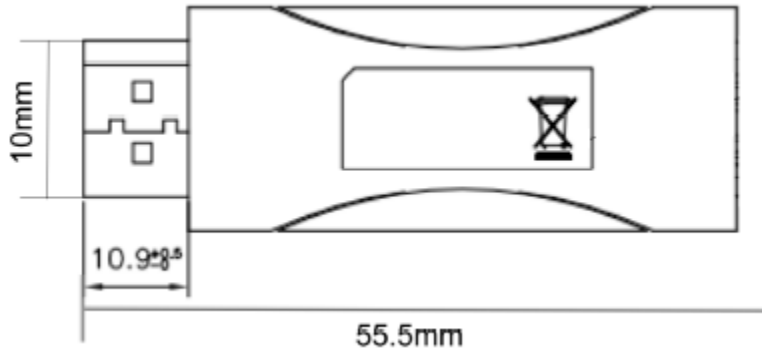

DisplayPort™ to HDMI Adapter

- Maximum video resolution of 1920 x 1200
- Small Form Factor
- Supports 1.62Gbps and 2.7Gbps transfer rates
- Compliant with DisplayPort 1.1

Specifications: DisplayPort™ to HDMI Adapter

Video Specifications:

| | |
|-----------------------------|-------------|
| Video input: | DisplayPort |
| Video output options: | HDMI |
| Maximum video resolution: | 1920 x 1200 |
| HDMI Output Voltage Rating: | 5V |

Physical Specifications:

| | |
|------------------------|---------------|
| Adapter length: | 10mm x 55.5mm |
| Housing materials: | Plastic |
| Operating Temperature: | 0-70C |
| Storage Temperature: | 0-80C |