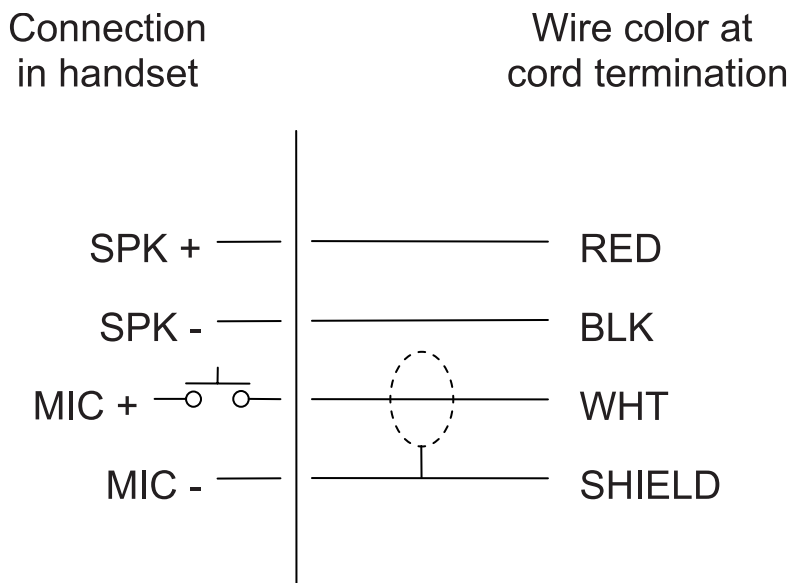

HS-6A

Telephone-Style PTT Handset with Metal Hanger Bracket & A4F Connector

The HS-6a is a telephone-style handset that offers a push-to-talk switch, dynamic earphone and dynamic microphone. It is supplied with a metal hanger bracket for vertical storage and is compatible with most user stations. The HS-6A is terminated with an A4F plug. Available in white or black.

Wiring Diagram

HS-6A Specifications

The HS-6A is a telephone-style handset that offers a push-to-talk switch, dynamic earphone and dynamic microphone. It is supplied with a metal hanger bracket for vertical storage and is compatible with most user stations. The HS-6A is terminated with A4F plug. Available in white or black.