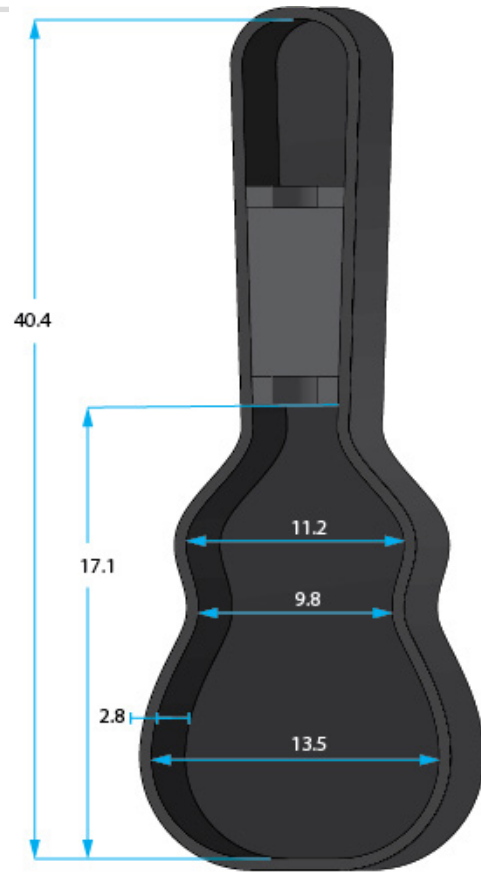

SPECIFICATION SHEET

GC-SG

* Dimensions Are Measured In Inches With No Interior Foam Compression

Interior Dimensions

BODY HEIGHT: 2.8	UPPER BOUT: 11.2
OVERALL LENGTH: 40.4	WAIST: 9.8
POCKET :8.5 X 4.9 X 2.2	LOWER BOUT:13.5

Exterior Dimensions

LENGTH:42.8
WIDTH : 16.5
HEIGHT: 6.3
WEIGHT: 8.7

GC:

- Hard Outer Shell Molded from Impact-Resistant ABS Plastic
- Interior storage compartment
- EPS Foam and Plush Lining Provide a Protective Interior
- Heavy-Duty Aluminum Valances
- Chrome Plated Lockable Latches