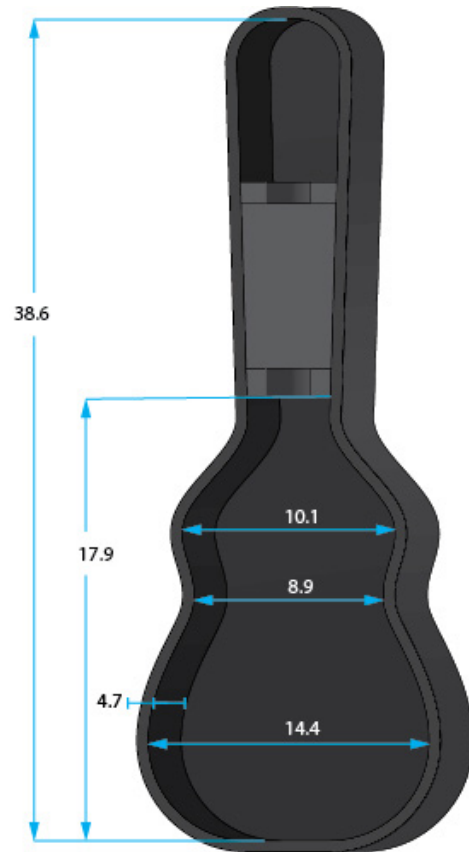

SPECIFICATION SHEET

GC-GSMINI

* Dimensions Are Measured In Inches With No Interior Foam Compression

Interior Dimensions

BODY HEIGHT: 4.7

UPPER BOUT: 10.1

OVERALL LENGTH: 38.6

WAIST: 8.9

POCKET :6.1 X 4.1 X 2

LOWER BOUT:14.4

Exterior Dimensions

LENGTH:41.5

WIDTH : 17.7

HEIGHT: 7.1

WEIGHT: 8.29

GC:

- Hard Outer Shell Molded from Impact-Resistant ABS Plastic
- Interior storage compartment
- EPS Foam and Plush Lining Provide a Protective Interior
- Heavy-Duty Aluminum Valances
- Chrome Plated Lockable Latches