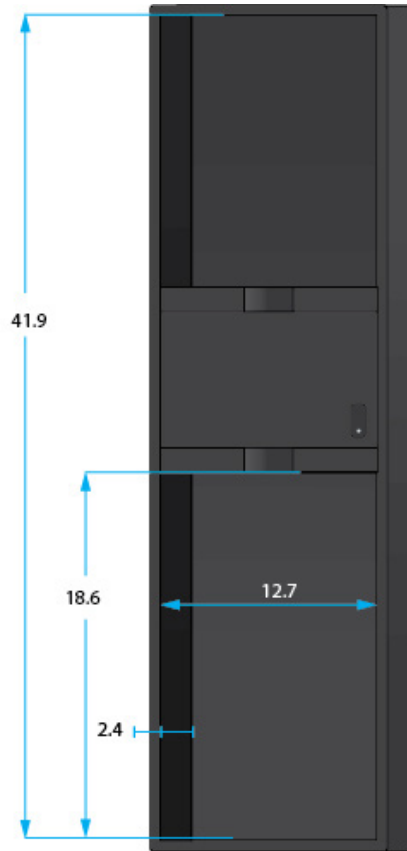

SPECIFICATION SHEET

GC-ELEC-XL

* Dimensions Are Measured In Inches With No Interior Foam Compression

Interior Dimensions

BODY HEIGHT: 2.4

OVERALL LENGTH: 41.9

POCKET :10.8 X 4.5 X 2

UPPER BOUT: 12.7

WAIST: 12.7

LOWER BOUT:12.7

Exterior Dimensions

LENGTH:43.7

WIDTH : 16.4

HEIGHT: 6.2

WEIGHT: 10.4

GC: