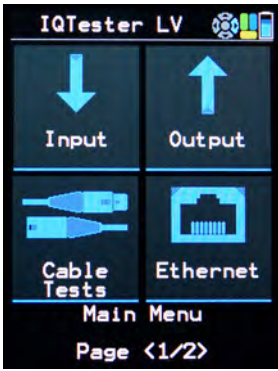

ProPlex IQ Tester LV Interface

Main Menu