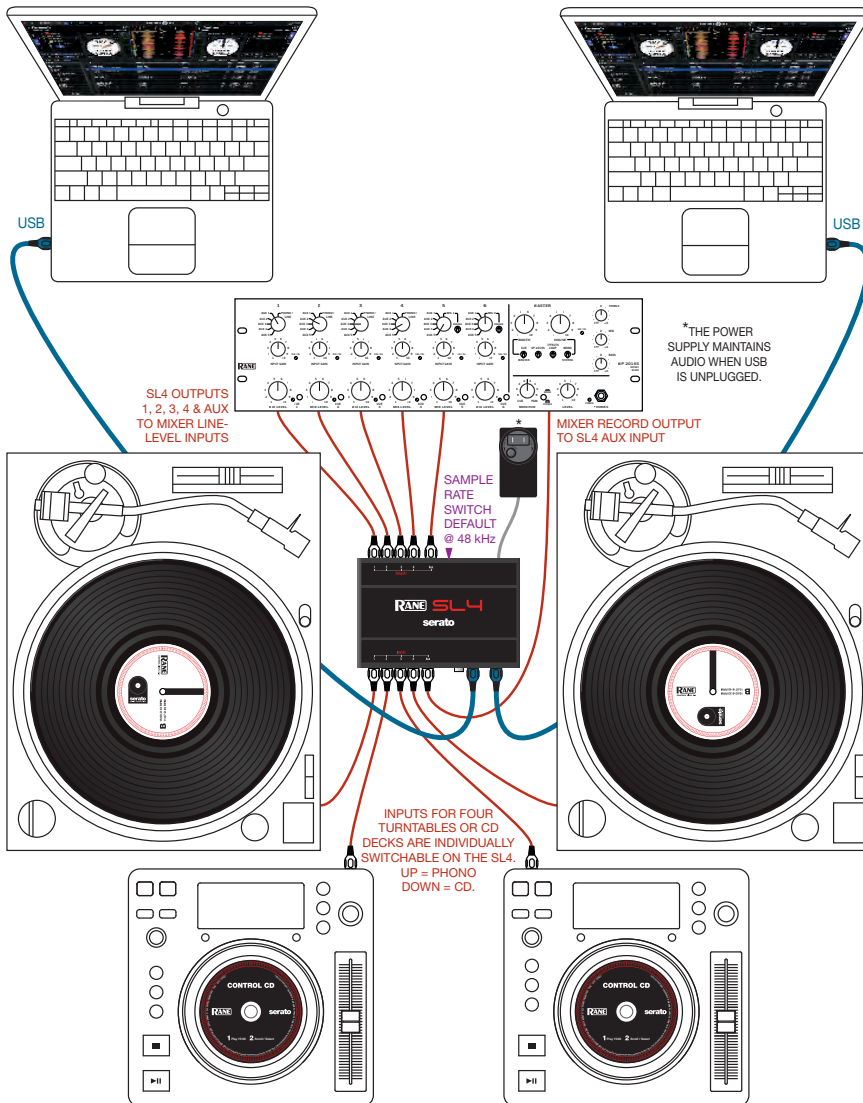

RANE SL4

4 decks and 2 computers with your favorite mixer

The SL4 connects up to four vinyl turntables or CD players to one or two laptops, using the mixer of your choice.

The SL4 is the first standalone DJ interface with two USB ports for seamless DJ changeover and back-to-back performances. Get superior sound with high quality 96 kHz, 24-bit audio. Built-in galvanic isolation between USB and audio, with turn on/off muting, ensures that only the purest interference-free audio signal is heard. Low-latency ASIO and Core Audio drivers allow using the SL4 as a studio production tool with multiple third-party software applications.

The SL4 includes four 12" Serato Control records and four Control CDs, two USB cables, and RCA audio cables to your mixer. An international power supply with country adaptors is included to insure continuous performance when unplugging USB cables between DJs.

Galvanic isolation guarantees audio is actively isolated from USB and power. The RIAA phono equalization is extremely accurate, for the best sound from your vinyl. 3Vrms inputs are accepted from CD decks without clipping, and outputs 3Vrms go to the mixer without clipping; other interfaces can't handle this much signal. A list of supported MIDI controllers is at serato.com.

SL4 feature enhancement summary:

- Supports up to four turntables or CD decks switchable in any combination.
- Two high-speed USB ports for two DJs for uninterrupted performances.
- Fifth Aux Input for session recording in Serato DJ or other audio program.
- Fifth Aux Output assignable to the Serato DJ SP-6 Sample Player.
- 48 kHz and 96 kHz sample rate switch on the SL4 rear panel.
- 10-in 10-out USB sound card with any software supporting ASIO or Core Audio.
- External power supply included to provide Direct Thru without USB power from a computer.