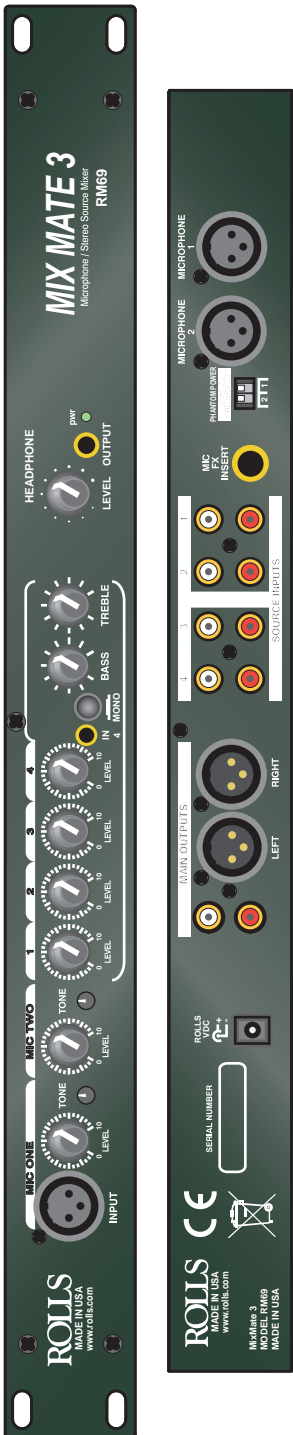

RM69

ROLLS

Six Channel Mic/Line Mixer

ROLLS SIX CHANNEL STEREO LINE/ Microphone Mixer

XLR OR RCA OUTPUTS

4 SOURCE INPUTS

2 MICROPHONE INPUTS

ROLLS

5968 SOUTH 350 WEST S.L.C., UT 84107

PHONE: 801-263-9053

FAX: 801-236-9068

The RM69 MixMate 3 is a six channel, single rack space, audio mixer with two microphone inputs and four stereo line inputs. The unit is ideal for installs such as restaurants or night clubs where space is a consideration, without compromising audio quality. A convenient front-panel 3.5mm jack has been included for connection to any standard MP3 player's output. High quality all metal chassis. MADE IN THE USA.

FEATURES:

- Two XLR Microphone Inputs (including a parallel front panel input)
- Individually switchable phantom power
- Four Stereo Source Inputs. Four RCA and one front panel stereo 3.5mm
- Stereo RCA Outputs or XLR Balanced
- 1/4" TRS Mic Insert jack

SPECIFICATIONS

Input Impedance:	Mic: 600 Ohms XLR balanced
	Source: 22K Ohms RCA
	Mic Insert: 22K Ohms 1/4" TRS insert
Max Input Level:	Mic: -14 dBV Mic level
	Source: 24 dBV
Headphone Output Impedance:	>8 Ohms
Total - In/Out Connectors:	5: XLR, 5: Stereo RCA, 1: 1/4" TRS, 2: 3.5mm
Phantom Power:	+15 VDC
Output Level:	+17 dBV max
Output Impedance:	100 Ohms Balanced
Max Gain:	Mic: 60 dB
	Source: 26 dB
Tone Controls:	+/-12 dB 100 Hz Bass
	+/-12 dB 11kHz Treble
Noise Floor:	- 80 dB, THD: <.025%,
S/N Ratio:	96 dB
Size:	19" x 1.75" x 4" (48.3 x 4.5 x 10 cm)
Weight:	5 lbs. (2.3 kg)