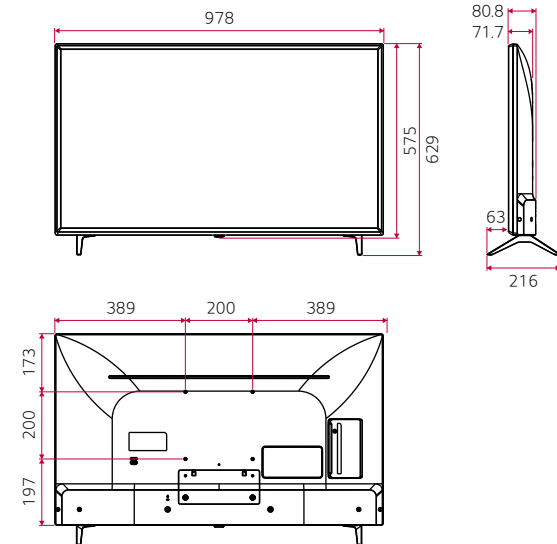

Dimensions

86"

75"

65"

55"

49"

43"

Connectivity

86"

75"

65"

55"

49"

43"

* Dimensions & Jack Panels (Read/Side) may differ from the above image, so please reach LG salesteam to ensure before order.

Specifications