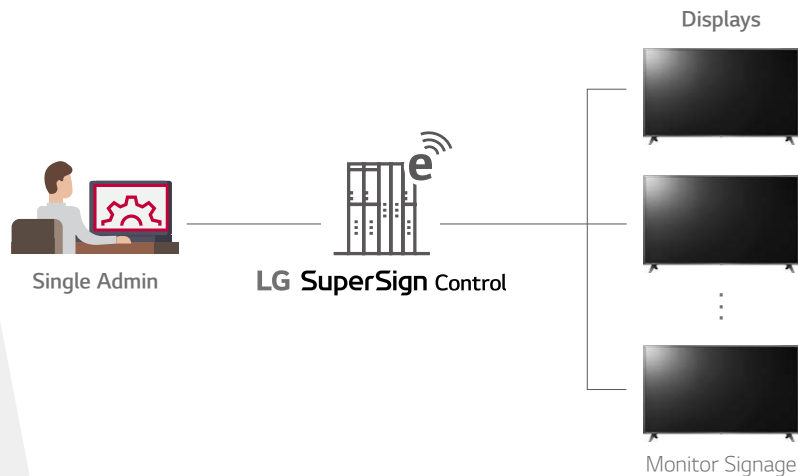

* Actual product appearance may differ from the above simulated scene.
* UU340C (N.A.) series basically have a two-pole stand.

UHD Commercial TV with Essential Smart Function

UU340C

Software Solution

SuperSign Control

SuperSign Control is a basic control software. Up to 100 displays are controlled by one account with a single server. Essential factors such as power, volume, scheduling can be remotely adjusted, with firmware updates supported.

Perfect picture quality and color

Enjoy Full HD content in 4K ULTRA HD quality by 4K Upscaler. The 4K Upscale automatically upgrades Full HD content to ULTRA HD through several steps of the upscaling processes. And also this LG TV can deliver intense highlights, vivid colors and deep black on the screen by HDR10.

UHD Commercial TV with Essential Smart Function UU340C

Easy Management & Usability

Wake-up On LAN

WOL is the Ethernet computer networking standard to turn on TV or PC by transferring a network message. The message is transferred through another computer connected the same local areas.