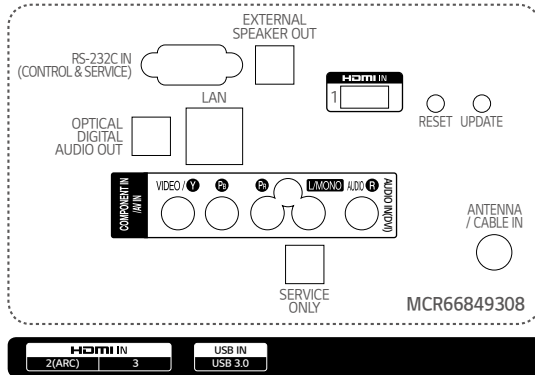

Dimensions

86"

75"

65"

55"

49"

43"

Connectivity

86"

75"

65"

55"

49"

43"

* Dimensions & Jack Panels (Read/Side) may differ from the above image, so please reach LG salesteam to ensure before order.

Specifications