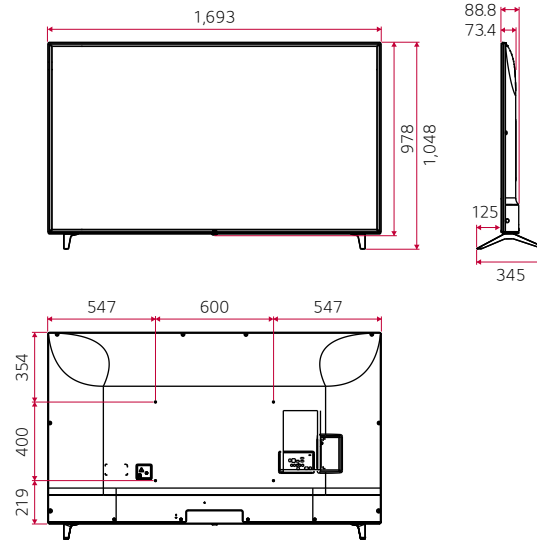

Dimensions

86"

75"

65"

55"

49"

43"

Connectivity

86"

75"

65"

55"

49"

43"

* Dimensions & Jack Panels (Read/Side) may differ from the above image, so please reach LG salesteam to ensure before order.

Specifications