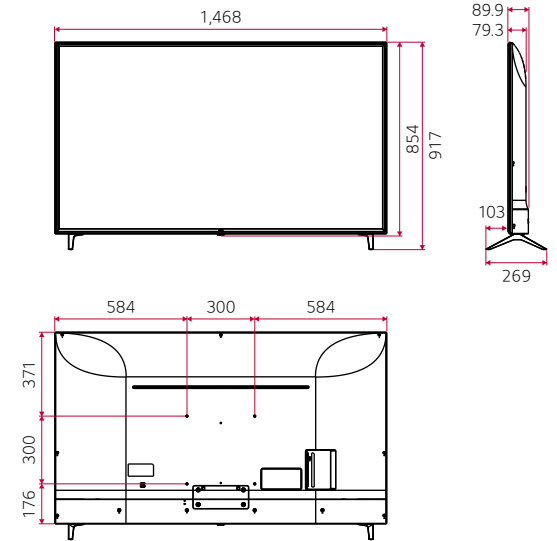

Dimensions

86"

75"

65"

55"

49"

43"

Connectivity

86"

75"

65"

55"

49"

43"

* Dimensions & Jack Panels (Read/Side) may differ from the above image, so please reach LG salesteam to ensure before order.

Specifications