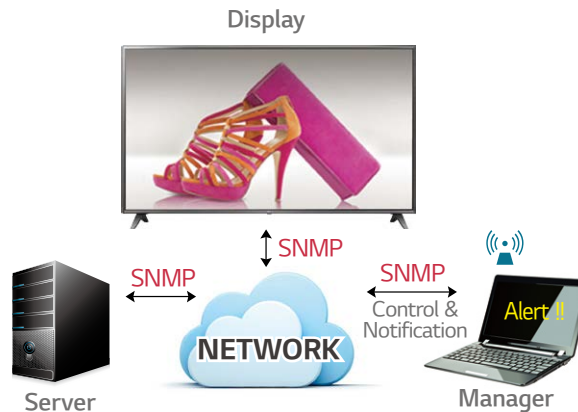

SuperSign Control is a basic control software. Up to 100 displays are controlled by one account with a single server. Essential factors such as power, volume, scheduling can be remotely adjusted, with firmware updates supported.

- * SuperSign Control : Free version (Good at - Operating small and medium-sized signage displays)
- * SuperSign Control+ : Advanced and Paid version (Good at - Operating large-scale signage displays)
- * See more for SuperSign Control+ at LG.com/B2B

UHD Commercial TV with Essential Smart Function UU340C

Easy Management & Usability

Wake-up On LAN

WOL is the Ethernet computer networking standard to turn on TV or PC by transferring a network message. The message is transferred through another computer connected the same local areas.

SNMP

SNMP (Simple Network Management Protocol) ensures convenient network management for SI and business managers.

Compatibility with AV Control system

This LG TV has Crestron Connected® Certification, a function that is dedicated to meeting room and that meets the growing need in corporate meeting space market.