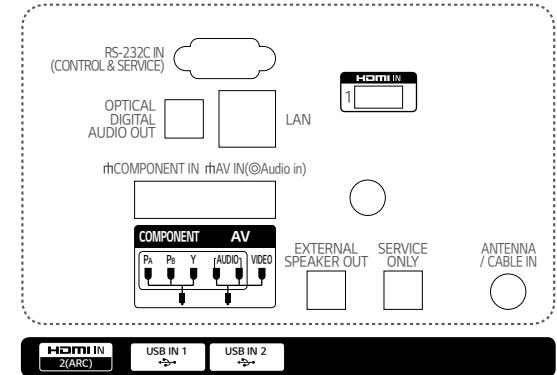

Dimensions

86"

75"

65"

55"

49"

43"

Connectivity

86"

75"

65"

55"

49"

43"

* Dimensions & Jack Panels (Read/Side) may differ from the above image, so please reach LG salesteam to ensure before order.

Specifications