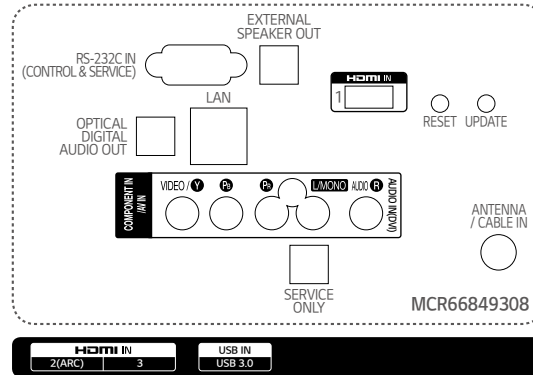

Dimensions

86"

75"

65"

55"

49"

43"

Connectivity

86"

75"

65"

55"

49"

43"

* Dimensions & Jack Panels (Read/Side) may differ from the above image, so please reach LG salesteam to ensure before order.

Specifications