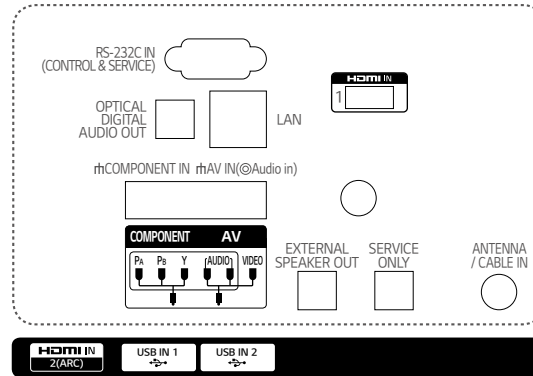

86"

75"

65"

55"

49"

43"

* Dimensions & Jack Panels (Read/Side) may differ from the above image, so please reach LG salesteam to ensure before order.

Specifications