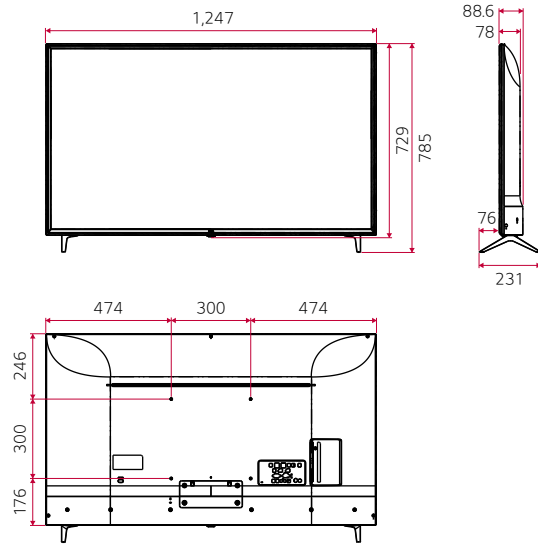

Dimensions

86"

75"

65"

55"

49"

43"

Connectivity

86"

75"

65"

55"

49"

43"

* Dimensions & Jack Panels (Read/Side) may differ from the above image, so please reach LG salesteam to ensure before order.

Specifications