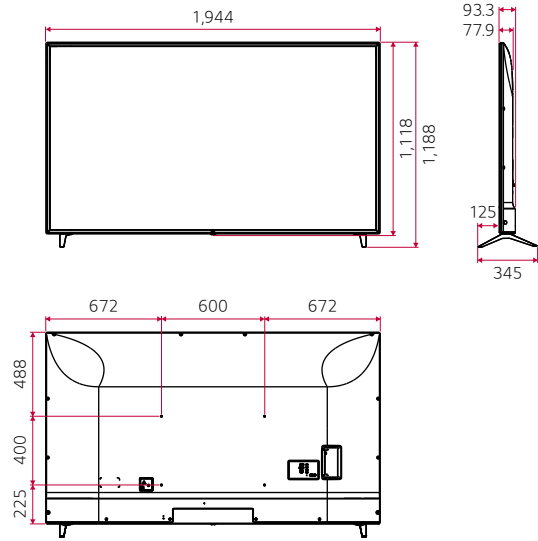

Dimensions

86"

75"

65"

55"

49"

43"

Connectivity

86"

75"

65"

55"

49"

43"

* Dimensions & Jack Panels (Read/Side) may differ from the above image, so please reach LG salesteam to ensure before order.

Specifications