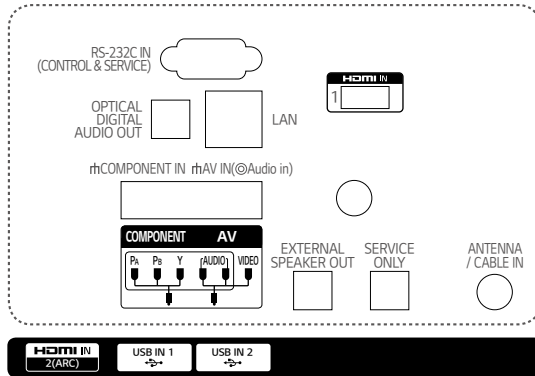

86"

75"

65"

55"

49"

43"

* Dimensions & Jack Panels (Read/Side) may differ from the above image, so please reach LG salesteam to ensure before order.

Specifications