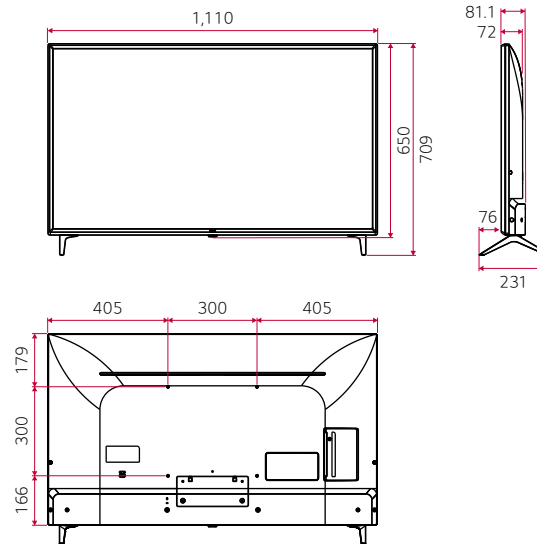

Dimensions

86"

75"

65"

55"

49"

43"

Connectivity

86"

75"

65"

55"

49"

43"

* Dimensions & Jack Panels (Read/Side) may differ from the above image, so please reach LG salesteam to ensure before order.

Specifications