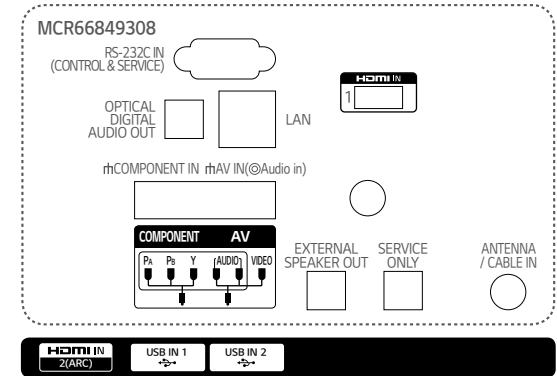

86"

75"

65"

55"

49"

43"

* Dimensions & Jack Panels (Read/Side) may differ from the above image, so please reach LG salesteam to ensure before order.

Specifications