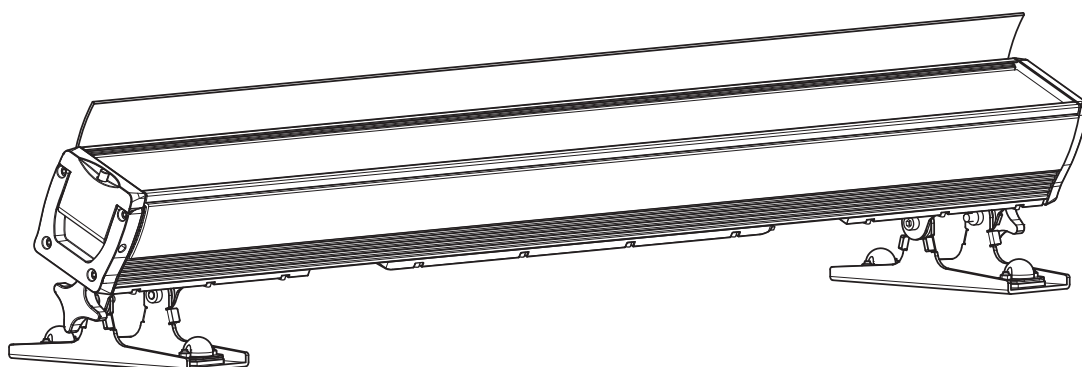

COLORADO *BATTEN* 72X

Quick Reference Guide

English	EN
Español	ES
Français	FR
Deutsch	DE
Nederlands	NL

About This Guide

The COLORado Batten 72X Quick Reference Guide (QRG) has basic product information such as connection, mounting, menu options, and DMX values. Download the User Manual from www.chauvetprofessional.com for more details.