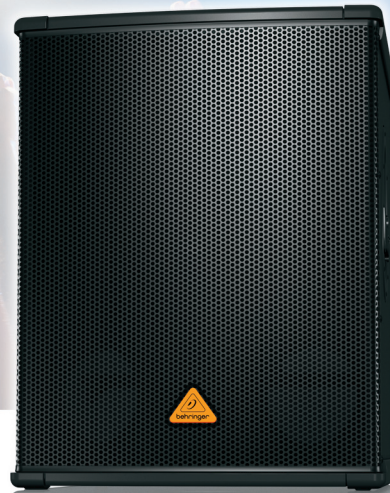

Portable Speakers

EUROLIVE B1800X PRO

Professional 1,800-Watt
18" PA Subwoofer

- High-performance 1,800-Watt subwoofer for PA applications
- Extremely powerful 18" long-excursion driver provides incredibly deep bass and acoustic power
- Extremely high sound pressure level (100 dB half space 1 W @ 1 m)
- 40 Hz – 300 Hz frequency range (-10 dB), impedance 8 Ohms
- Precise reproduction of ultra-low frequencies with a clear, powerful punch
- Switchable crossover for optional passive or bi-amping operation mode
- Pole socket for mounting with commercial spacer poles
- Ergonomically shaped handles for easy transport
- Rugged steel grill for optimal speaker protection
- Professional speaker connectors (compatible with Neutrik Speakon*)
- 3-Year Warranty Program*
- Conceived and designed by BEHRINGER Germany