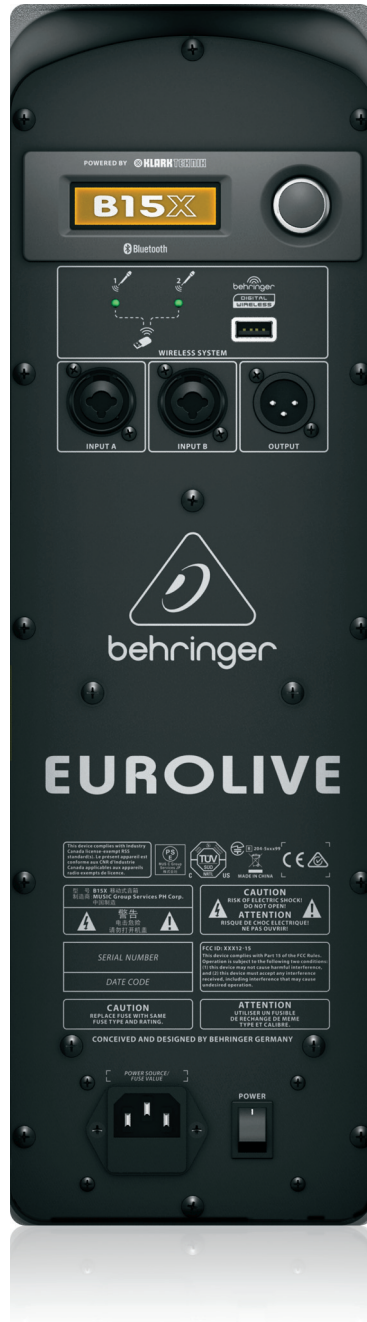

Portable Speakers

EUROLIVE B15X

1000 Watt 2 Way 15" Powered Loudspeaker with Digital Mixer, Wireless Option, Remote Control via iOS* / Android* Mobile App and Bluetooth Audio Streaming

For service, support or more information contact the BEHRINGER location nearest you:

Europe
MUSIC Group Services UK
Tel: +44 1562 547 100
Email: CARE@music-group.com

USA/Canada
MUSIC Group Services NV Inc.
Tel: +1 702 963 1300
Email: CARE@music-group.com

Japan
MUSIC Group Services JP K.K.
Tel: +81 3 5833 9121
Email: CARE@music-group.com

MUSIC Group accepts no liability for any loss which may be suffered by any person who relies either wholly or in part upon any description, photograph, or statement contained herein. Technical specifications, appearances and other information are subject to change without notice. All trademarks are the property of their respective owners. MIDAS, KLARK TEKNIK, LAB GRUPPEN, LAKE, TANNÖY, TURBOSOUND, TC ELECTRONIC, TC HELICON, BEHRINGER, BUGERA, COOLAUDIO and EUROCOM are trademarks or registered trademarks of MUSIC Group IP Ltd. © MUSIC Group IP Ltd. 2017 All rights reserved.