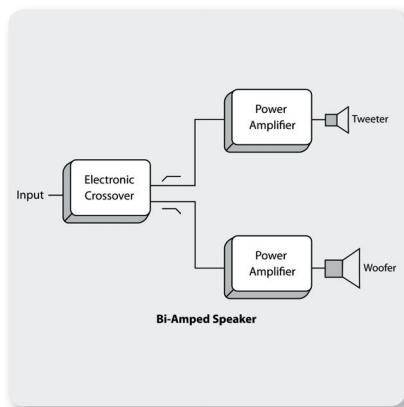

Portable Speakers

EUROLIVE B12X

1000 Watt 2 Way 12" Powered Loudspeaker
with Digital Mixer, Wireless Option,
Remote Control via iOS* / Android* Mobile
App and Bluetooth Audio Streaming

Class-D - Massive Power, Perfect Sound

Thanks to our revolutionary Class-D amplifier technology, we are able to provide you with enormous power and incredible sonic performance in an easy-to-use, ultra-portable and lightweight package. Class-D amplification makes all the difference, offering the ultimate in energy efficiency and eliminating the need for heavy power supplies and massive heat sinks. This amazing technology makes it possible to design and build extremely powerful products that are significantly lighter in weight than their traditional counterparts, while using less energy and protecting the environment.