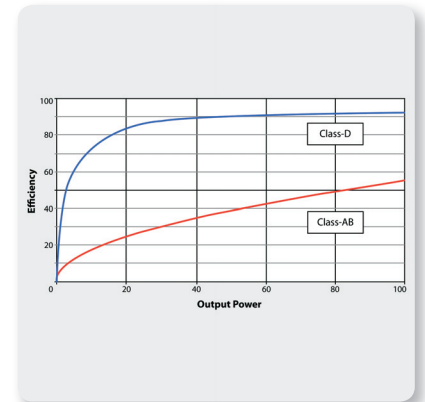

Portable Speakers

EUROLIVE B12X

1000 Watt 2 Way 12" Powered Loudspeaker
with Digital Mixer, Wireless Option,
Remote Control via iOS* / Android* Mobile
App and Bluetooth Audio Streaming

Class-D - Massive Power, Perfect Sound

Thanks to our revolutionary Class-D amplifier technology, we are able to provide you with enormous power and incredible sonic performance in an easy-to-use, ultra-portable and lightweight package. Class-D amplification makes all the difference, offering the ultimate in energy efficiency and eliminating the need for heavy power supplies and massive heat sinks. This amazing technology makes it possible to design and build extremely powerful products that are significantly lighter in weight than their traditional counterparts, while using less energy and protecting the environment.