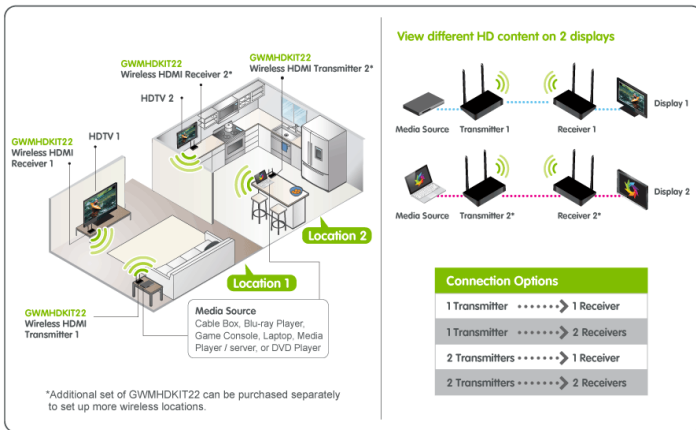

## Expandable Wireless HDTV Connection Kit

- Wirelessly connect a HDTV to a video source such as cable boxes, Blu-ray players, laptops, and more
- Avoid the hassle of expensive and disruptive wiring
- Expandable up to 10 TVs from 10 selectable HDMI sources
- 10 Independent wireless channels with no interference
- No wireless pairing required- Just match the receiver channel to transmit channel

### Eliminate Cables Without Sacrificing HD Quality

This dedicated wireless solution sets up quickly and doesn't require a WiFi network. Connect a source device such as a cable box or satellite receiver, laptop or game console to an HDTV and transmit High Definition video and audio up to 150 feet through walls and doors.\* With support for HD resolutions up to 1080p, you can eliminate your HDMI cables without sacrificing picture or sound quality.

### Connect and Expand Without the Hassle of Wiring

The Expandable Wireless HDTV Connection Kit allows you to connect up to three (3) HDMI TVs to one HDMI output source. Expand the system to connect up to 10 HDTVs to 10 different selectable HDMI video sources with additional kits or separate transmitters or receivers. Enjoy a stunning audio/video experience with the convenience of wireless and the flexibility to connect your environment any way you want without the hassle and expense of wiring.

### Requirements

- 1 HDMI video source
- 1 HDMI display