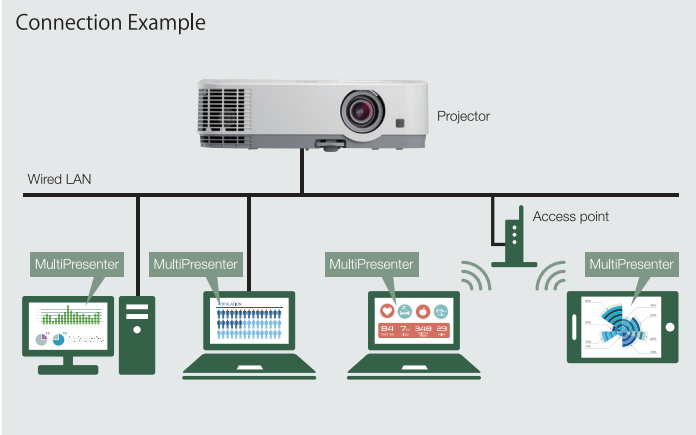

Zoom Lens Comparison

The broad zoom lens that is included with the ME Series provides installation flexibility. The ME Series lens allows for a greater range of placement options. This can be beneficial when there are obstructions in the ceiling or when attempting to utilize existing screens, mounts and cable runs. A broad zoom lens can reduce installation costs and ensure sharp images that fill the screen properly.

Advanced Functions

MultiPresenter

MultiPresenter is application software that lets you display your device's screen (PC, tablet, smart phone, etc.) on the receiver projectors via wired or wireless LAN. MultiPresenter is free and available on Windows, Mac, iOS, and Android. MultiPresenter can send images from your various devices, which enables you to display real-time images with the internal camera or web pages on the smart devices in combination with a file sharing application.

Desktop Version (Win/Mac)

Computer audio and video data (audio can be transmitted only when using Windows) can be transmitted via a wireless or wired LAN.

- Easy Connection
Input a 4-digit number (PIN code) for a network connection via wireless LAN.
- Multiple devices (maximum of 16 screens) can display at the same time and simultaneously display onto multiple receiving projectors.
- Projector control

Mobile Version (Android/iOS)

You can transmit files, photos, camera images, files of web pages, and other information stored on Android or iOS devices via a wireless LAN.

- Easy Connection
Input a 4-digit number (PIN code) for a network connection via wireless LAN.
- Multiple devices (maximum of 16 screens) can display at the same time and simultaneously display onto multiple receiving projectors.
- Projector control