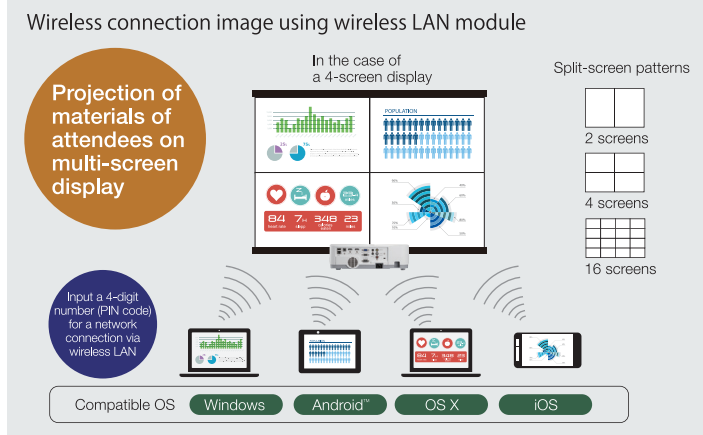

Advanced Functions

MultiPresenter

MultiPresenter is application software that lets you display your device's screen (PC, tablet, smart phone, etc.) on the receiver projectors via wired or wireless LAN. MultiPresenter is free and available on Windows, Mac, iOS, and Android. MultiPresenter can send images from your various devices, which enables you to display real-time images with the internal camera or web pages on the smart devices in combination with a file sharing application.

Desktop Version (Win/Mac)

Computer audio and video data (audio can be transmitted only when using Windows) can be transmitted via a wireless or wired LAN.

- Easy Connection
Input a 4-digit number (PIN code) for a network connection via wireless LAN.
- Multiple devices (maximum of 16 screens) can display at the same time and simultaneously display onto multiple receiving projectors.
- Projector control

Mobile Version (Android/iOS)

You can transmit files, photos, camera images, files of web pages, and other information stored on Android or iOS devices via a wireless LAN.

- Easy Connection
Input a 4-digit number (PIN code) for a network connection via wireless LAN.
- Multiple devices (maximum of 16 screens) can display at the same time and simultaneously display onto multiple receiving projectors.
- Projector control