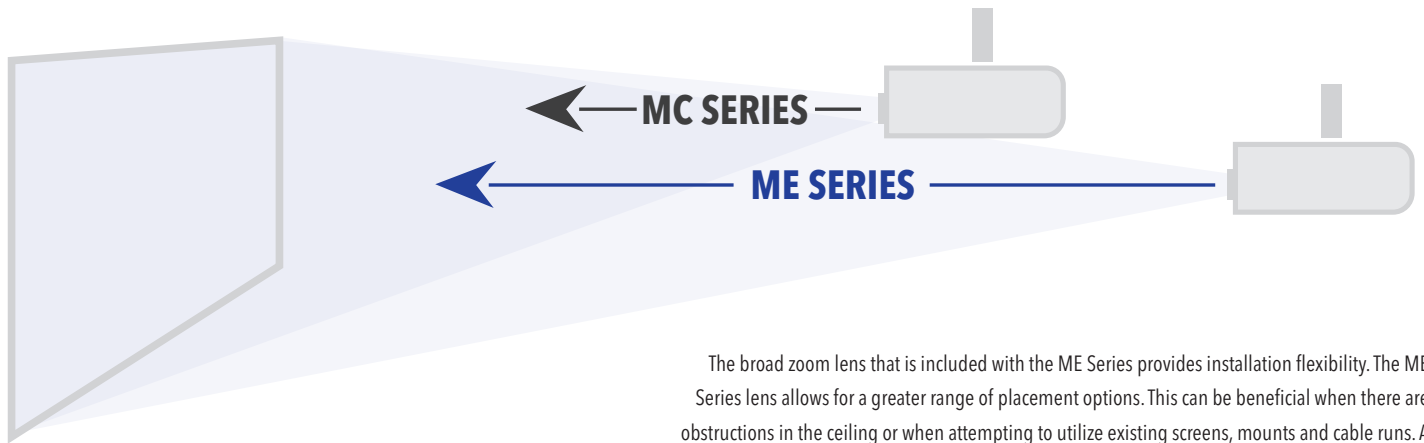

Zoom Lens Comparison

The broad zoom lens that is included with the ME Series provides installation flexibility. The ME Series lens allows for a greater range of placement options. This can be beneficial when there are obstructions in the ceiling or when attempting to utilize existing screens, mounts and cable runs. A broad zoom lens can reduce installation costs and ensure sharp images that fill the screen properly.