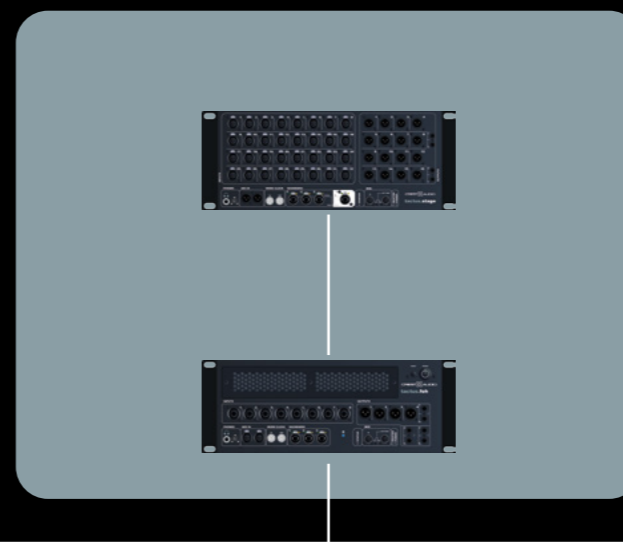

- | 8 Mic/Line Inputs | 8 Line Outputs |
- | Stereo AES I/O | MIDI | Word Clock |
- | On-board four port Ethernet Switch |

tactus.stage

19" Network I/O made for the stage

- | 32 Mic/Line Inputs | 16 Line Outputs |
- | Stereo AES I/O | MIDI | Word Clock |
- | On-board 4-port Ethernet Switch |

tactus.control

Optional Fader Expansion Panel

- | 16 Motorized Faders for Tactile Control |
- | Designed to work with WAVES LV1 |

professional
touchscreen
control

| HOUSES OF WORSHIP | CORPORATE | MUSIC VENUES | RECORDING | BROADCAST | RENTAL |

tactus. the revolutionary audio mixing system

| FOH |

| MONITORS |

| BROADCAST |

Up to **8 tactus.stage**, **3 tactus.foh**, **3 PCs** and optional **tactus.control** surfaces, you can handle any audio mix. With up to 256 input channels and dozens of outputs it's unlikely you'll come across something tactus can't handle.

eMOTION/LV1

tactus is a professional mixing platform built on rock-solid hardware and the state-of-the-art software mix engine WAVES eMOTION LV1 that delivers studio grade sound quality and effects.

Channel Processing