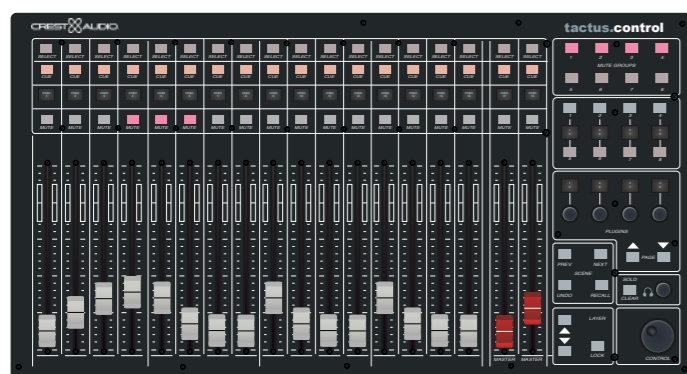

LIVE SOUND

tactus™

PROFESSIONAL DIGITAL MIXING SYSTEM

eMOTION | LV1

CREST
AUDIO®

- 1 Connect a **MAC/PC** and screen
- 2 Download **eMOTION/LV1**
- 3 Build your **tactus** system

tactus.foh

The core of your tactus mixing system

- | 8 Mic/Line Inputs | 8 Line Outputs |
- | Stereo AES I/O | MIDI | Word Clock |
- | On-board four port Ethernet Switch |

tactus.stage

19" Network I/O made for the stage

- | 32 Mic/Line Inputs | 16 Line Outputs |
- | Stereo AES I/O | MIDI | Word Clock |
- | On-board 4-port Ethernet Switch |

tactus. the revolutionary audio mixing system

| FOH |

| MONITORS |

| BROADCAST |

Up to **8 tactus.stage**, **3 tactus.foh**, **3 PCs** and optional **tactus.control** surfaces, you can handle any audio mix. With up to 256 input channels and dozens of outputs it's unlikely you'll come across something tactus can't handle.

eMOTION/LV1

tactus is a professional mixing platform built on rock-solid hardware and the state-of-the-art software mix engine WAVES eMOTION LV1 that delivers studio grade sound quality and effects.

Channel Processing