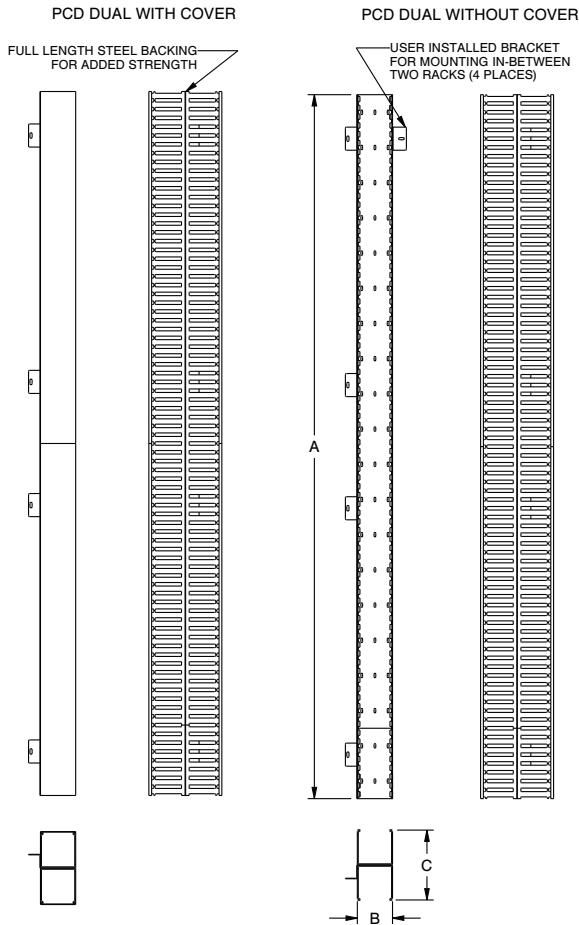

PCD Series

basic dimensions

PCD SERIES DUAL	A LENGTH (IN)	B WIDTH (IN)	C HEIGHT (IN)
PCD-3-6-38DC	68 [1727.2]	3 [76.2]	6.06 [153.92]
PCD-3-6-45DC	80 [2032]	3 [76.2]	6.06 [153.92]
PCD-4-8-38DC	68 [1727.2]	4 [101.6]	8.06 [204.72]
PCD-4-8-45DC	80 [2032]	4 [101.6]	8.06 [204.72]
PCD-4-8-51DC	92 [2336.8]	4 [101.6]	8.06 [204.72]

PCD SERIES SINGLE	A LENGTH (IN)	B WIDTH (IN)	C HEIGHT (IN)
PCD-2-3-38SC	68 [1727.2]	2 [50.8]	3.06 [77.72]
PCD-2-3-45SC	80 [2032]	2 [50.8]	3.06 [77.72]
PCD-3-3-38SC	68 [1727.2]	3 [76.2]	3.06 [77.72]
PCD-3-3-45SC	80 [2032]	3 [76.2]	3.06 [77.72]
PCD-4-4-38SC	68 [1727.2]	4 [101.6]	4.06 [103.12]
PCD-4-4-45SC	80 [2032]	4 [101.6]	4.06 [103.12]
PCD-4-4-51SC	92 [2336.8]	4 [101.6]	4.06 [103.12]

PCD SERIES SINGLE	A LENGTH (IN)	B WIDTH (IN)	C HEIGHT (IN)
PCD-2-3-30SC*	56 [1422.4]	2 [50.8]	3.06 [77.72]
PCD-1.5-2-4BK**	72 [1828.8]	1.5 [38.1]	2.00 [50.80]
PCD-1.5-4-4BK**	72 [1828.8]	1.5 [38.1]	4.00 [101.60]

* DOES NOT INCLUDE BRACKETS, INCLUDES MOUNTING HARDWARE.
** DOES NOT INCLUDE BRACKETS, DOES NOT INCLUDE MOUNTING HARDWARE, INCLUDES 4 PIECES

what great systems are built on.™

A brand of **legrand**

MA
Middle Atlantic Products
middleatlantic.com | middleatlantic.ca