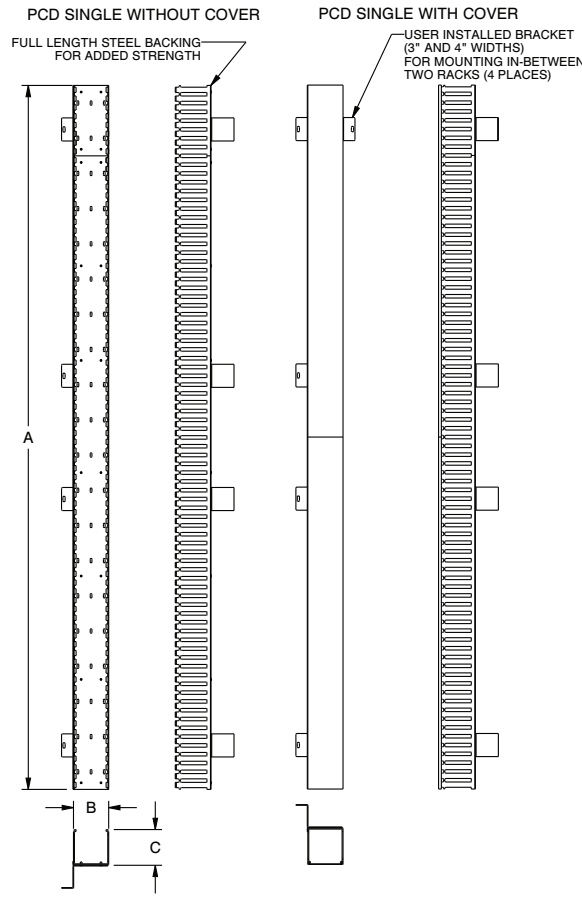

PCD Series

basic dimensions

PCD SERIES DUAL	A LENGTH (IN)	B WIDTH (IN)	C HEIGHT (IN)
PCD-3-6-38DC	68 [1727.2]	3 [76.2]	6.06 [153.92]
PCD-3-6-45DC	80 [2032]	3 [76.2]	6.06 [153.92]
PCD-4-8-38DC	68 [1727.2]	4 [101.6]	8.06 [204.72]
PCD-4-8-45DC	80 [2032]	4 [101.6]	8.06 [204.72]
PCD-4-8-51DC	92 [2336.8]	4 [101.6]	8.06 [204.72]

PCD SERIES SINGLE	A LENGTH (IN)	B WIDTH (IN)	C HEIGHT (IN)
PCD-2-3-38SC	68 [1727.2]	2 [50.8]	3.06 [77.72]
PCD-2-3-45SC	80 [2032]	2 [50.8]	3.06 [77.72]
PCD-3-3-38SC	68 [1727.2]	3 [76.2]	3.06 [77.72]
PCD-3-3-45SC	80 [2032]	3 [76.2]	3.06 [77.72]
PCD-4-4-38SC	68 [1727.2]	4 [101.6]	4.06 [103.12]
PCD-4-4-45SC	80 [2032]	4 [101.6]	4.06 [103.12]
PCD-4-4-51SC	92 [2336.8]	4 [101.6]	4.06 [103.12]

PCD SERIES SINGLE	A LENGTH (IN)	B WIDTH (IN)	C HEIGHT (IN)
PCD-2-3-30SC*	56 [1422.4]	2 [50.8]	3.06 [77.72]
PCD-1.5-2-4BK**	72 [1828.8]	1.5 [38.1]	2.00 [50.80]
PCD-1.5-4-4BK**	72 [1828.8]	1.5 [38.1]	4.00 [101.60]

* DOES NOT INCLUDE BRACKETS, INCLUDES MOUNTING HARDWARE.
** DOES NOT INCLUDE BRACKETS, DOES NOT INCLUDE MOUNTING HARDWARE, INCLUDES 4 PIECES

what great systems are built on.™

A brand of **legrand**

MA
Middle Atlantic Products
middleatlantic.com | middleatlantic.ca