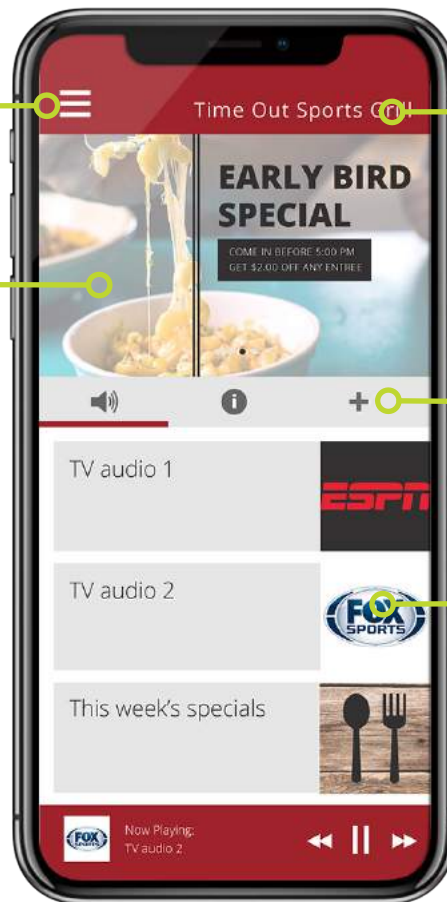

Listen EVERYWHERE provides high-quality audio directly to users' smartphones via a free app.

IT'S SIMPLE

Download the Free Listen EVERYWHERE App

Connect to the venue's wireless network

Choose your desired channel

Listen EVERYWHERE uses a venue's existing wireless network, has ultra-low latency, and can accommodate 1,000 users per server.

THE CUSTOMIZABLE LISTEN EVERYWHERE APP

The Listen EVERYWHERE app allows the venue to fully customize and brand their system

In App Features

Text Banners

Text banners allow you to insert updated content quickly and easily.

Sliding Promotional Banners

Upload ads, coupons, promotions, or special events banners that can click through to your menu, websites, or additional information.