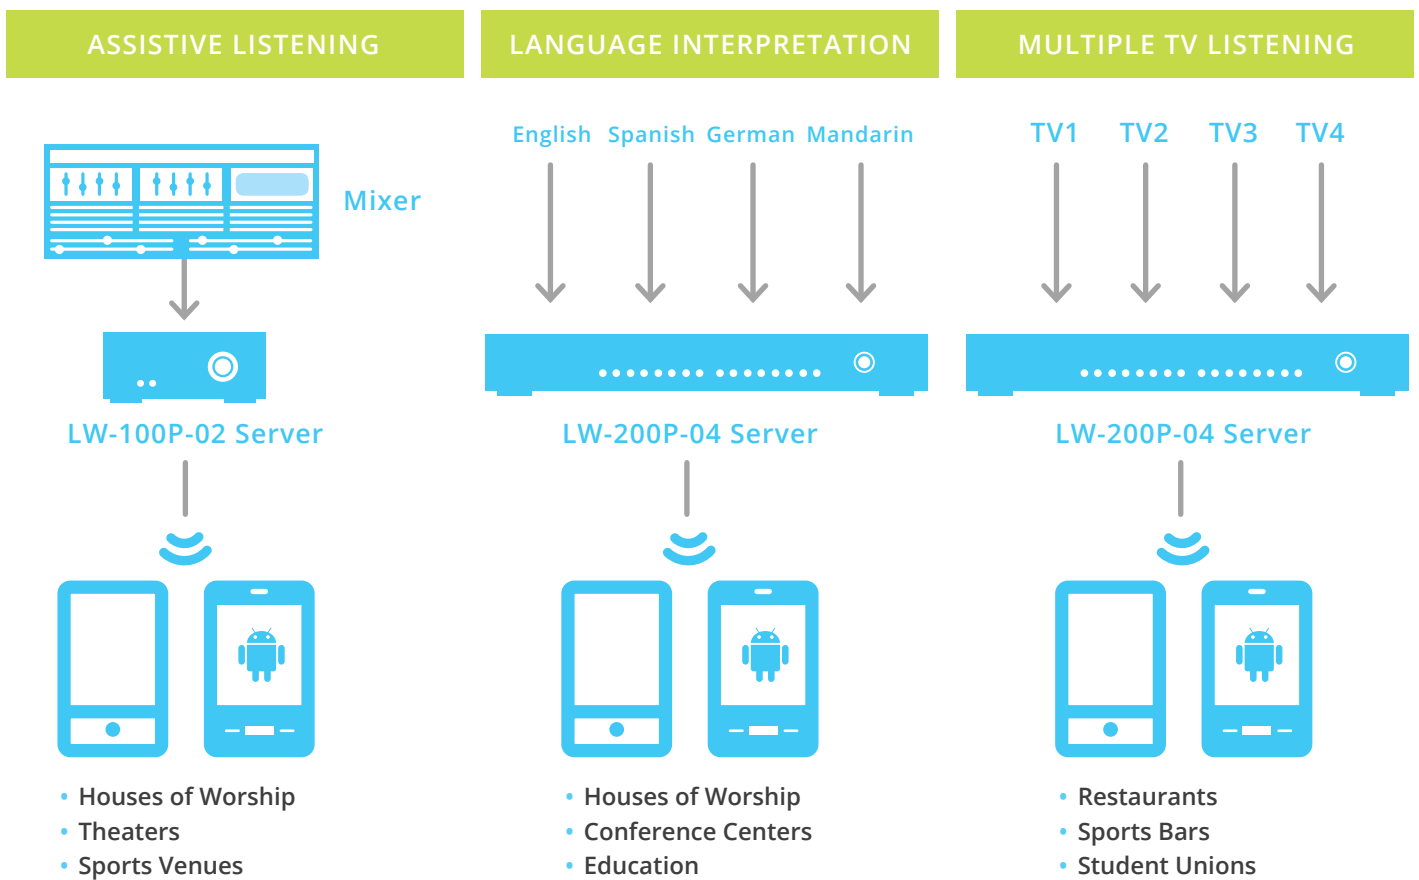

Listen EVERYWHERE

REIMAGINE
WIRELESS
LISTENING

 Listen EVERYWHERE

LISTEN
TECHNOLOGIES 

WHY Listen EVERYWHERE?

Listen EVERYWHERE is the premier streaming Wi-Fi solution for houses of worship, hospitality, restaurants, universities and many other venues.

Listen EVERYWHERE provides high-quality audio directly to users' smartphones via a free app.

IT'S SIMPLE

Download the Free Listen EVERYWHERE App

Connect to the venue's wireless network

Choose your desired channel

REIMAGINE WIRELESS LISTENING

Listen EVERYWHERE makes it simple and cost effective to enable assistive listening, language interpretation, and multiple room/channel audio delivery to guest's smartphones.

Listen EVERYWHERE uses a venue's existing wireless network, has ultra-low latency, and can accommodate 1,000 users per server.

THE CUSTOMIZABLE LISTEN EVERYWHERE APP

The Listen EVERYWHERE app allows the venue to fully customize and brand their system