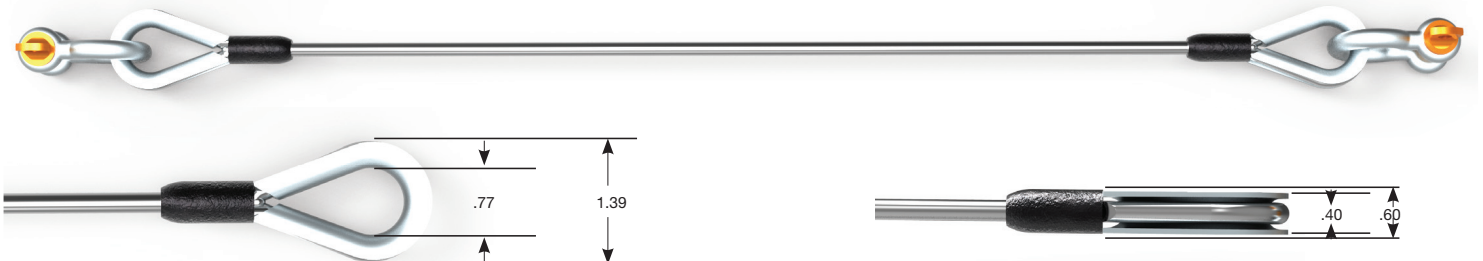

3/16" Wire Rope

FIXED LENGTH CABLE KIT PAIRS

LOAD-RATED

Drop forged shoulder eyebolts and eye nuts provide very strong and predictable suspension points for overhead rigging systems. Forged components provide a consistent, safe and load rated fastener when reliability counts. These components are produced in the United States.

Rated for outdoor use.

Rated for indoor use.

WIRE ROPE ASSEMBLIES IN PAIRS

Part Number	Length	Diameter	Color	Safety Factor	WLL
FC-010-S	10"	3/16	SILVER	5:1	840 LB/382 KG.
FC-010	10"	3/16	BLACK	5:1	840 LB/382 KG.
FC-014-S	14"	3/16	SILVER	5:1	840 LB/382 KG.
FC-014	14"	3/16	BLACK	5:1	840 LB/382 KG.
FC-018-S	18"	3/16	SILVER	5:1	840 LB/382 KG.
FC-018	18"	3/16	BLACK	5:1	840 LB/382 KG.
FC-022-S	22"	3/16	SILVER	5:1	840 LB/382 KG.
FC-022	22"	3/16	BLACK	5:1	840 LB/382 KG.
FC-030-S	30"	3/16	SILVER	5:1	840 LB/382 KG.
FC-030	30"	3/16	BLACK	5:1	840 LB/382 KG.
FC-033-S	33"	3/16	SILVER	5:1	840 LB/382 KG.
FC-033	33"	3/16	BLACK	5:1	840 LB/382 KG.
FC-038-S	38"	3/16	SILVER	5:1	840 LB/382 KG.
FC-038	38"	3/16	BLACK	5:1	840 LB/382 KG.
FC-043-S	43"	3/16	SILVER	5:1	840 LB/382 KG.
FC-043	43"	3/16	BLACK	5:1	840 LB/382 KG.
FC-048-S	48"	3/16	SILVER	5:1	840 LB/382 KG.
FC-048	48"	3/16	BLACK	5:1	840 LB/382 KG.
FC-060-S	60"	3/16	SILVER	5:1	840 LB/382 KG.
FC-060	60"	3/16	BLACK	5:1	840 LB/382 KG.
FC-060	72"	3/16	SILVER	5:1	840 LB/382 KG.
FC-072	72"	3/16	BLACK	5:1	840 LB/382 KG.

ALWAYS INSTALL SAFETY CABLES

WARNING: Mounting and/or suspension of audio and video equipment requires experienced professionals. Improperly installed loudspeakers can result in property damage, personal injury and/or liability to the installing contractor.