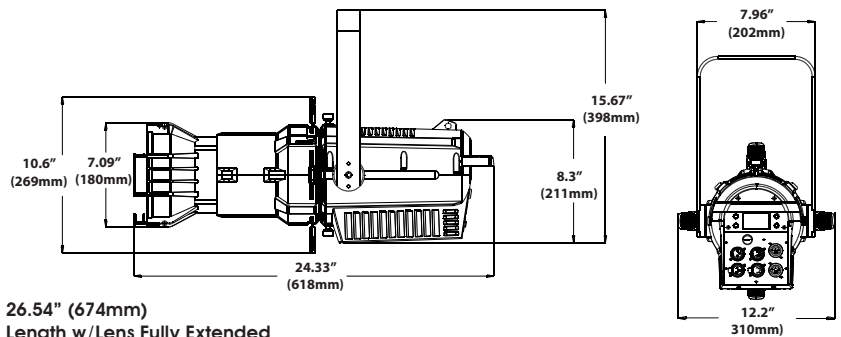

2m lux	6.6 ft fc	5 m lux	16.4 ft fc	7 m lux	23 ft fc	10 m lux	32.8 ft fc	15 m lux	49.2 ft fc	20 m lux	65.6 ft fc
20,477	1,621	3,276	379	1,672	167	819	97	364	46	205	29

36° LENS ZOOM OUT @ FULL ON | 3,172K

2m lux	6.6 ft fc	5 m lux	16.4 ft fc	7 m lux	23 ft fc	10 m lux	32.8 ft fc	15 m lux	49.2 ft fc	20 m lux	65.6 ft fc
11,066	1,621	1,771	379	903	167	443	97	197	46	111	29

50° LENS ZOOM IN @ FULL ON | 3,146K

2m lux	6.6 ft fc	5 m lux	16.4 ft fc	7 m lux	23 ft fc	10 m lux	32.8 ft fc	15 m lux	49.2 ft fc	20 m lux	65.6 ft fc
12,114	1,621	1,938	379	989	167	485	97	215	46	121	29

50° LENS ZOOM OUT @ FULL ON | 3,160K

2m lux	6.6 ft fc	5 m lux	16.4 ft fc	7 m lux	23 ft fc	10 m lux	32.8 ft fc	15 m lux	49.2 ft fc	20 m lux	65.6 ft fc
6,504	1,621	1,041	379	531	167	260	97	116	46	65	29

DIMENSIONAL DIAGRAM

26.54" (674mm)
Length w/Lens Fully Extended

OPTIONAL ACCESSORIES

ORDER CODE	ITEM
QUICK RIG CLAMP	Low Profile Quick Release Clamp
PHD019	Profile High Definition Lens 19°
PHD126	Profile High Definition Lens 26°
PHD236	Profile High Definition Lens 36°
PHD350	Profile High Definition Lens 50°
NEU088	3 ft. (1m) powerCON TRUE1 Power Link Cable
AC3PDMX5PRO	5 ft. (1.5m) 3pin PRO DMX Cable
AC5PDMX5PRO	5 ft. (1.5m) 5pin PRO DMX Cable