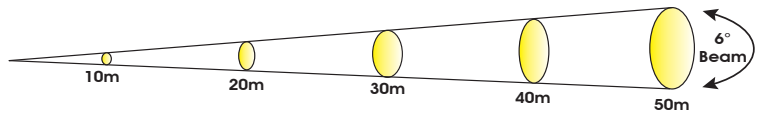

SOURCE

Phillips™ MSD Platinum 15R Lamp
2,000 Hour Average Lamp Life

PHOTOMETRIC DATA

10,770 LUX 1,001 FC @32.8' (10M) (6° Full On)

EFFECTS

- Iris and Framing
- Frost
- Smooth Dimming (0-100%)

CONTROL / CONNECTIONS

- (4) Push Buttons
- (2) Faders (Dimming + Color Temperature)
- powerCON In

SIZE / WEIGHT - Followspot

Length: 42.0" (1068mm)
Width: 14.9" (376mm)
Vertical Height: 10.0" (255mm)
Weight: 52.0 lbs. (24 kg)

SIZE / WEIGHT - Road Case

Length: 46.0" (1170mm)
Width: 26.8" (680mm)
Vertical Height: 25.6" (650mm)
Weight: 174.0 lbs. (79 kg) (with followspot + stand)

ELECTRICAL / THERMAL

AC 100-240V - 50/60Hz
400W Max Power Consumption
14° to 113°F (-10° to 45°C)

APPROVALS / RATINGS

CE | IP20

INCLUDED ITEMS

- (1) powerCON Cable
- (1) Tripod Stand
- (1) Road Case

PHOTOMETRIC DATA

Distance	m		ft		m		ft		m		ft		m		ft	
	10	32.8	20	65.6	30	98.4	40	131.2	50	164.0	10	32.8	20	65.6	30	98.4
6° Beam Diameter	1.2	3.9	2.1	6.9	3.1	10.2	4.5	14.8	5.8	19.0	lux	fc	lux	fc	lux	fc
	10,770	1,001	3,450	321	1,869	174	1,021	95	305	28	FULL ON					