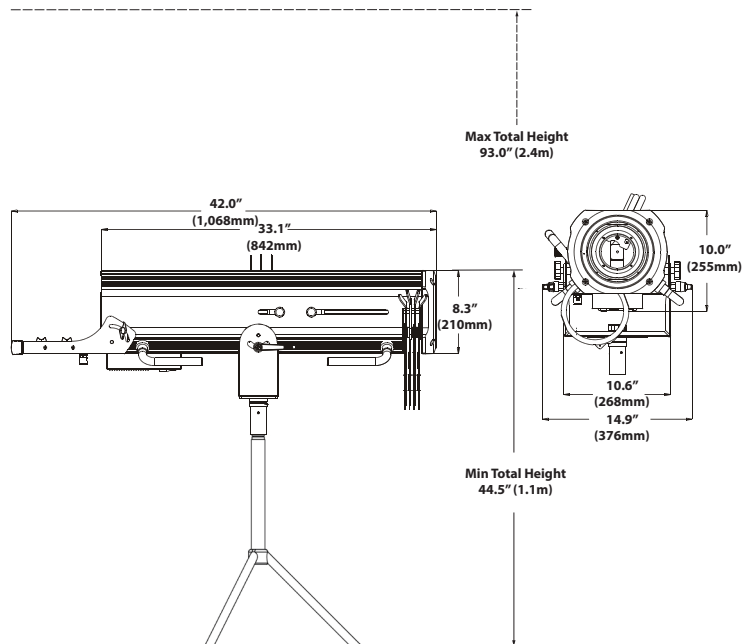

DIMENSIONAL DIAGRAMS

Specifications are subject to change without notice ©Elation Professional

Elation Professional USA | 6122 S. Eastern Ave. | Los Angeles, CA. 90040
323-582-3322 | 323-832-9142 fax | www.elationlighting.com | info@elationlighting.com

Elation Professional B.V. | Junostraat 2 | 6468 EW Kerkrade, Netherlands
+31 45 546 85 66 | +31 45 546 85 96 fax | www.elationlighting.eu | info@elationlighting.eu