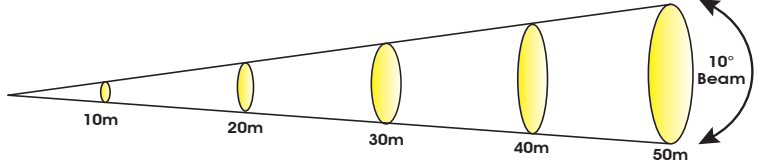

- (4) Push Buttons
- (2) Faders (Dimming + Color Temperature)
- powerCON In

SIZE / WEIGHT - Followspot

Length: 42.0" (1068mm)
Width: 14.9" (376mm)
Vertical Height: 10.0" (255mm)
Weight: 52.0 lbs. (24 kg)

APPROVALS / RATINGS

CE | IP20

INCLUDED ITEMS

- (1) powerCON Cable
- (1) Tripod Stand
- (1) Road Case

PHOTOMETRIC DATA

Distance	m		ft		m		ft		m		ft		m		ft	
	10	32.8	20	65.6	30	98.4	40	131.2	50	164.0	10	32.8	20	65.6	30	98.4
6° Beam Diameter	1.2	3.9	2.1	6.9	3.1	10.2	4.5	14.8	5.8	19.0	lux	fc	lux	fc	lux	fc
	10,770	1,001	3,450	321	1,869	174	1,021	95	305	28	FULL ON					

Distance	m		ft		m		ft		m		ft		m		ft	
	10	32.8	20	65.6	30	98.4	40	131.2	50	164.0	10	32.8	20	65.6	30	98.4
10° Beam Diameter	1.9	6.2	3.3	10.8	4.6	15.1	6.3	20.7	8.3	27.2	lux	fc	lux	fc	lux	fc
	4,837	449	1,636	152	856	80	273	25	102	9	FULL ON					