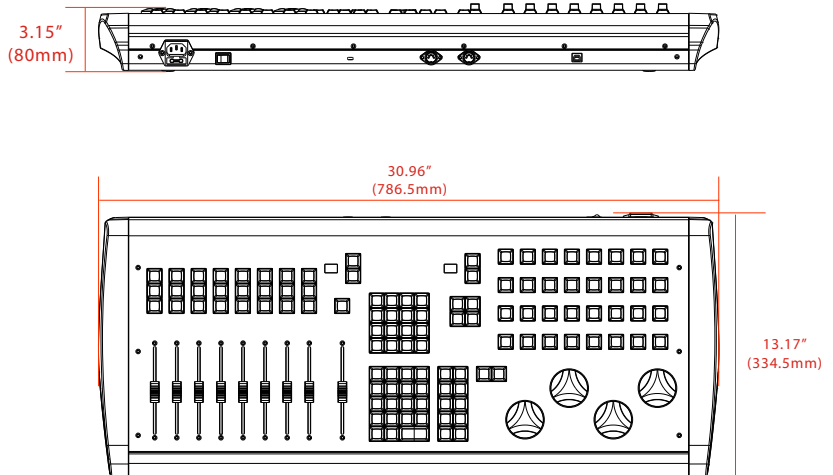

**SIZE / WEIGHT**

- Length: 30.96" (786.5mm)
- Width: 13.17" (334.5mm)
- Vertical Height: 3.15" (80mm)
- Weight: 17 lbs. (7.7kg)

**ELECTRICAL / THERMAL**

- AC 100-240V - 50/60Hz
- 35W Max Power Consumption

**INSTALLATION**

- Any Flat Surface

**INCLUDED ITEMS**

- (1) Power Cable

**DIMENSIONAL DRAWING**

**OPTIONAL ACCESSORIES**

**COMPATIBLE WITH**

**EMULATION CONTROL SOFTWARE**  
SKU# EMU100  
Macbook NOT included