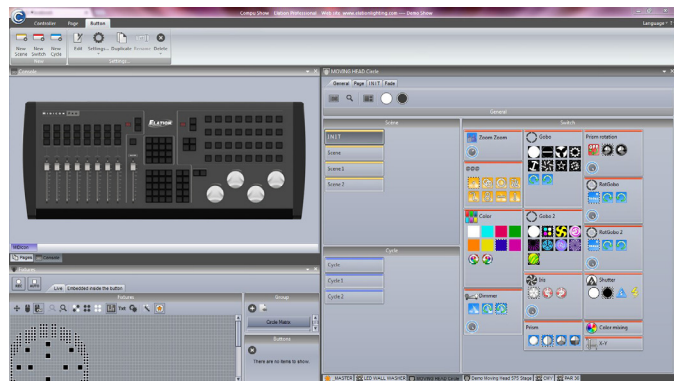

**INSTALLATION**

- Any Flat Surface

**INCLUDED ITEMS**

- (1) Power Cable

**DIMENSIONAL DRAWING**

**OPTIONAL ACCESSORIES**

**COMPATIBLE WITH**

**EMULATION CONTROL SOFTWARE**  
SKU# EMU100  
Macbook NOT included

**COMPATIBLE WITH**

**EMULATION PRO CONTROL SOFTWARE**  
SKU# EMU248  
Macbook NOT included

**Playbacks**

**Matrix / Keypad Buttons & Encoder Wheels**

**COMPATIBLE WITH**

**COMPU Show PC Software™**

Specifications are subject to change without notice ©Elation Professional