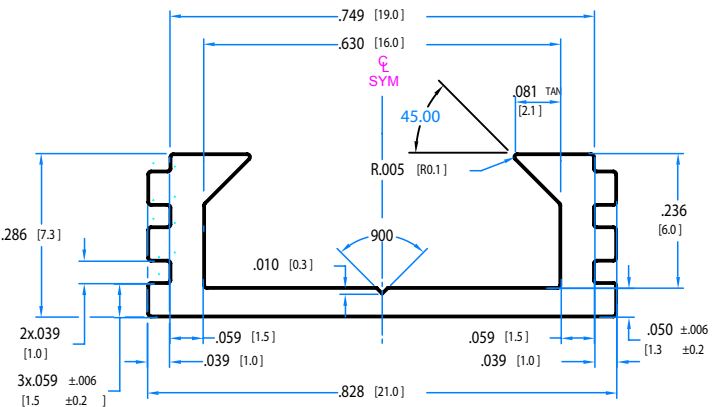

FLEX CHANNEL™

Aluminum Tracks For All Elation Flex Products

FLEX CHANNEL™ is a line of rugged aluminum tracks, suitable for wet location installations, and are compatible with all Elation FLEX Tape WP™ products. Optional UV stabilized lens covers and 45° bracket accessories are available.

| FLEX CHANNEL LOW PROFILE | |
|-------------------------------|--|
| MATERIAL / RATING | Aluminum / Wet Locations |
| DIMENSIONS (L x W x H) | 4.0" x 0.75" x 0.28" (101.6mm x 19.1mm x 7.1mm) |
| COMPATIBLE PRODUCTS | FLEX LED TAPE WP, FLEX PIXEL WP |
| ORDER CODE | ITEM |
| FCLP01 | Flex Channel Low Profile |
| FCM045 | Optional 45° Bracket and Screws (Set of 4) |