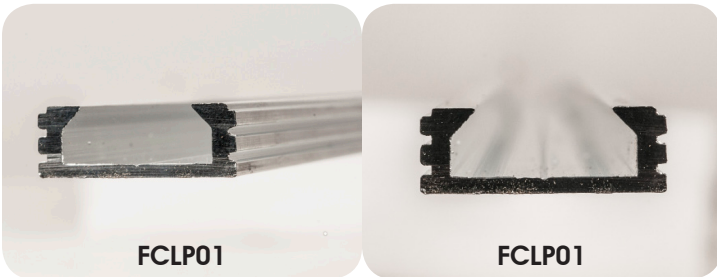

FLEX CHANNEL™

Aluminum Tracks For All Elation Flex Products

FLEX CHANNEL™ is a line of rugged aluminum tracks, suitable for wet location installations, and are compatible with all Elation FLEX Tape WP™ products. Optional UV stabilized lens covers and 45° bracket accessories are available.

| FLEX CHANNEL LOW PROFILE | |
|-------------------------------|--|
| MATERIAL / RATING | Aluminum / Wet Locations |
| DIMENSIONS (L x W x H) | 4.0" x 0.75" x 0.28" (101.6mm x 19.1mm x 7.1mm) |
| COMPATIBLE PRODUCTS | FLEX LED TAPE WP, FLEX PIXEL WP |
| ORDER CODE | ITEM |
| FCLP01 | Flex Channel Low Profile |
| FCM045 | Optional 45° Bracket and Screws (Set of 4) |