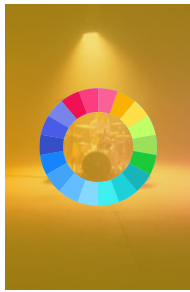

 Litepanels®

GEMINI 1X1

SOFT

LIGHT IT
YOUR WAY

Light your scene faster and brighter on location or in the studio with the Gemini 1x1 Soft RGBWW LED panel from Litepanels. Delivering full spectrum, accurate Daylight and Tungsten light with the ability to dial in any color imaginable and a wide selection of lighting effects, the lightweight, quick-to-rig, and easy to control Gemini is the ultimate no-crew lighting solution for image makers on the go.

Perfect light instantly available

Every color at your fingertips.

Total control of light with four lighting modes; CCT Mode for true Daylight and Tungsten with fine tuning; HSI Mode to create any color in the 360° color wheel; Gel Mode to quickly dial up many popular gels, and Effects Mode for a dazzling array of creative lighting effects at your fingertips.

Serious Stability

Flicker Free Light with no color shift.

Flicker-free light at any frame rate or shutter angle and at any intensity level perfect for creating slow motion shots with Ultra-smooth dimming from 100 to 0.1%.

GEMINI SPECS

Voltage Range: 100-240VAC, 13-28VDC
Power Consumption: 200W (nominal)
LED Technology: RGBWW
Color Temperature: 2700-10000K
Lighting Intensity: 3.2k @ 10ft / 3m = 557 LUX, 5.6k @ 10ft / 3m = 614 LUX
CRI / TLCI: Daylight: 97, Tungsten: 94
Beam and Field Angle: 95° / 157°
Control: Built-in WIFI, DMX (5 PIN & RJ45), Optional Wireless DMX, Bluetooth, SmartLite Director App
Color Controls: Kelvin Temperature, plus/minus green, Hue, Saturation, Intensity, Gel Presets