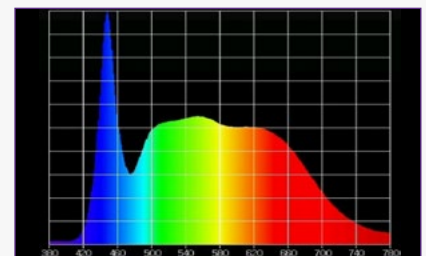

PHOTOMETRICS Beam Angle 95° / Field Angle 157°

DAYLIGHT	Footcandles	LUX
3.3ft / 1m	513	5526
10ft / 3m	57	614
16ft / 5m	21	221
33ft / 10m	5	55.3
49ft / 15m	2	24.6