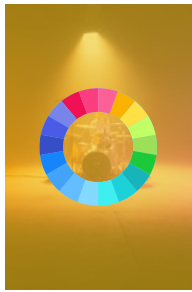

 Litepanels®

GEMINI 1X1

SOFT

LIGHT IT
YOUR WAY

Light your scene faster and brighter on location or in the studio with the Gemini 1x1 Soft RGBWW LED panel from Litepanels. Delivering full spectrum, accurate Daylight and Tungsten light with the ability to dial in any color imaginable and a wide selection of lighting effects, the lightweight, quick-to-rig, and easy to control Gemini is the ultimate no-crew lighting solution for image makers on the go.

Perfect light instantly available

Every color at your fingertips.

Total control of light with four lighting modes; CCT Mode for true Daylight and Tungsten with fine tuning; HSI Mode to create any color in the 360° color wheel; Gel Mode to quickly dial up many popular gels, and Effects Mode for a dazzling array of creative lighting effects at your fingertips.

Serious Stability

Flicker Free Light with no color shift.

Flicker-free light at any frame rate or shutter angle and at any intensity level perfect for creating slow motion shots with Ultra-smooth dimming from 100 to 0.1%.

GEMINI SPECS

- Voltage Range:** 100-240VAC, 13-28VDC
- Power Consumption:** 200W (nominal)
- LED Technology:** RGBWW
- Color Temperature:** 2700-10000K
- Lighting Intensity:** 3.2k @ 10ft / 3m = 557 LUX, 5.6k @ 10ft / 3m = 614 LUX
- CRI / TLCI:** Daylight: 97, Tungsten: 94
- Beam and Field Angle:** 95° / 157°
- Control:** Built-in WIFI, DMX (5 PIN & RJ45), Optional Wireless DMX, Bluetooth, SmartLite Director App
- Color Controls:** Kelvin Temperature, plus/minus green, Hue, Saturation, Intensity, Gel Presets