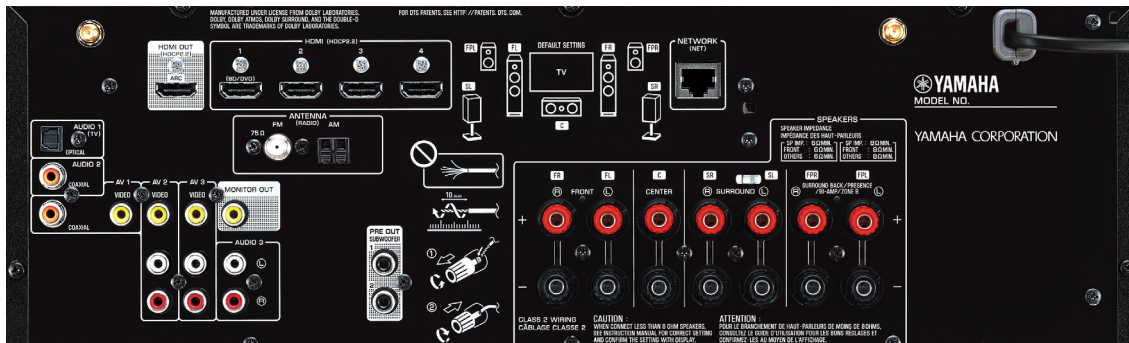

SCENE for One-Touch Start

One-touch start. Pressing a SCENE button powers on the AV receiver and selects the input source and DSP mode. You can reset the buttons for different sources by selecting a source and DSP mode, then pressing a SCENE button for more than three seconds.