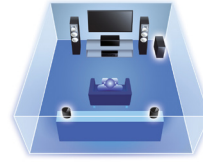

MusicCast Surround

With wireless rear speakers, the fuss of hiding wires en route to the rear speakers is removed. You can also add a MusicCast wireless subwoofer, which can provide more options for subwoofer placement. All new from Yamaha, MusicCast Surround offers an easy way to enhance your home theater experience.

plus MusicCast 20 x 2
SUB 100

Additional products required to utilize MusicCast Surround.