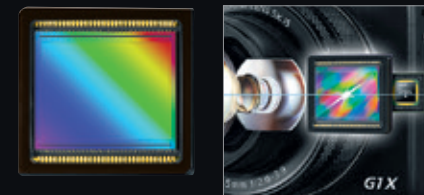

Slim & Stylish

PowerShot
G9X

Shot with PowerShot G1 X Mark II
(1/40 sec, f/8, ISO 100)

Shot with PowerShot G1 X Mark II
(1/60 sec, f/4.0, ISO 800)

PowerShot G1 X Mark II

THE MARK OF POWERSHOT EXCELLENCE

Large 1.5-inch CMOS Sensor

The PowerShot G1 X Mark II camera's large 1.5-inch CMOS sensor helps capture low-light night scenes and the vibrant colors of bright daytime scenes. Its high sensitivity and extensive dynamic range bring images that have detailed highlights and shadows with minimal noise.

Fast and Versatile Zoom Lens

The versatile lens in the PowerShot G1 X Mark II camera features a wide 5x Optical Zoom, a bright f/2.0-3.9 aperture range and quick autofocus. These help capture gorgeous night landscapes, sharp midday close-ups and fast sports action. Its shallow depth of field also creates beautiful background blur to help make your subject stand out.