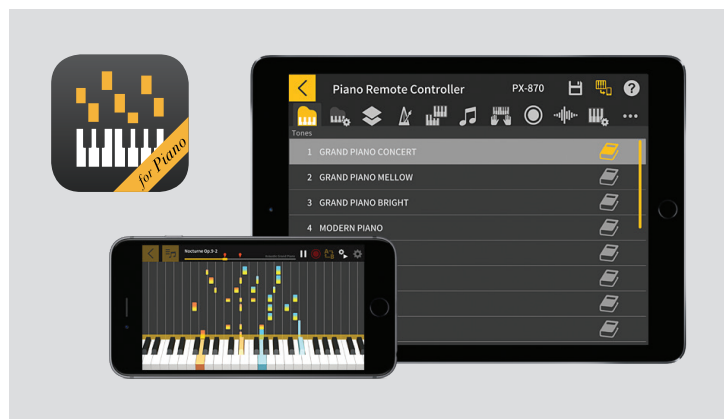

Bring In The Band

With hundreds of built-in Rhythms you'll always have a band ready to jam. The variety of Rhythms spans the globe as well as the history of popular music. You'll find old favorites and chart-topping hits all played with incredibly realistic instruments that sound better than ever. The drum kits come alive with authentic acoustic drums, vintage drum machine sounds and a huge collection of percussion instruments and sound effects.