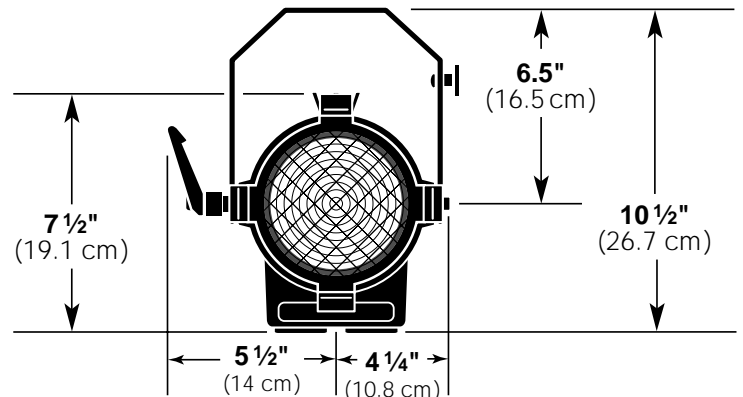

Fixture Type:

650 WATT

650L

**The ProLine 650L Tungsten-Halogen
4 1/2" Fresnel**

Altman's exciting new series of Proline Location and Studio Fresnels offer a brilliant combination of style, durability, performance and efficiency. The 650L serves as a 650W, 500W or 300W small key, backlight or kicker, providing unparalleled lighting across its versatile power range. The 650L features a clam shell door, short cord for grid mounting or 25' cable with a heavy duty in-line switch for location. The Proline 650L has a 112 mm standard focus lens, safety screen, flat steel yoke with combo adapter or pipe clamp, cord wrap and hinged filter frame. This light accepts all standard 6 5/8" (16.8 cm) accessories. Also available for this unit are 4-leaf or 8-leaf barndoors, a 3-in-1 snoot set, and a full compliment of scrims. This product comes in either a stand mounted or a hanging version. Included in every Proline fixture is Altman's new "F/S EZ Glide System" which allows the tray assembly to flood and spot with ease.

Features

- Rugged lightweight die-cast and extruded aluminum housing
- Rib design for superior strength and ventilation
- Easy operating focusing control with Teflon guides (see side photo)
- Spring loaded top accessories latch
- Lightweight, flat steel yoke
- Non-corroding materials and hardware
- Hinged filter frame and safety cable with spring clip included
- Wire safety screen included
- U.L., c.U.L. and CE listed for 650 watts
- Made in the USA