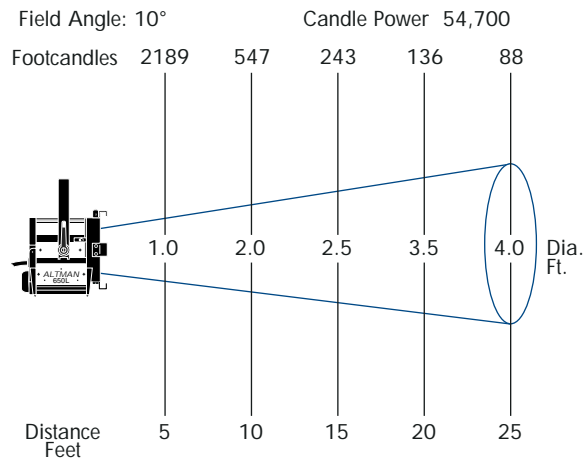

Calibrated CCD Camera Measurements with FRK LAMP.

SPOT FOCUS