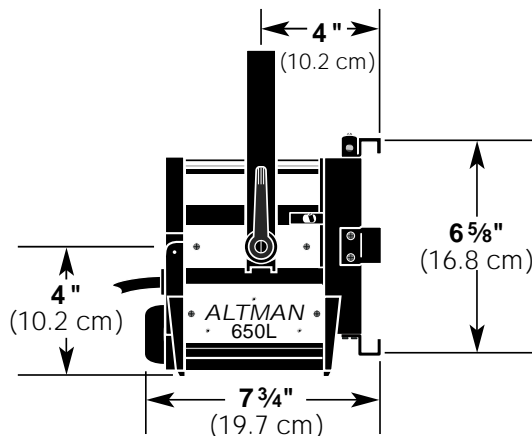

Fixture Type:

650 WATT

650L

**The ProLine 650L Tungsten-Halogen
4 1/2" Fresnel**

Altman's exciting new series of Proline Location and Studio Fresnels offer a brilliant combination of style, durability, performance and efficiency. The 650L serves as a 650W, 500W or 300W small key, backlight or kicker, providing unparalleled lighting across its versatile power range. The 650L features a clam shell door, short cord for grid mounting or 25' cable with a heavy duty in-line switch for location. The Proline 650L has a 112 mm standard focus lens, safety screen, flat steel yoke with combo adapter or pipe clamp, cord wrap and hinged filter frame. This light accepts all standard 6 5/8" (16.8 cm) accessories. Also available for this unit are 4-leaf or 8-leaf barndoors, a 3-in-1 snoot set, and a full compliment of scrims. This product comes in either a stand mounted or a hanging version. Included in every Proline fixture is Altman's new "F/S EZ Glide System" which allows the tray assembly to flood and spot with ease.

Features

- Rugged lightweight die-cast and extruded aluminum housing
- Rib design for superior strength and ventilation
- Easy operating focusing control with Teflon guides (see side photo)
- Spring loaded top accessories latch
- Lightweight, flat steel yoke
- Non-corroding materials and hardware
- Hinged filter frame and safety cable with spring clip included
- Wire safety screen included
- U.L., c.U.L. and CE listed for 650 watts
- Made in the USA