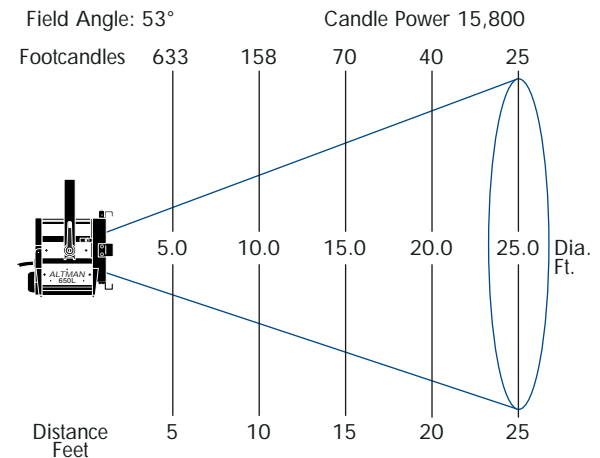

FLOOD FOCUS

Calibrated CCD Camera Measurements with FRK LAMP.