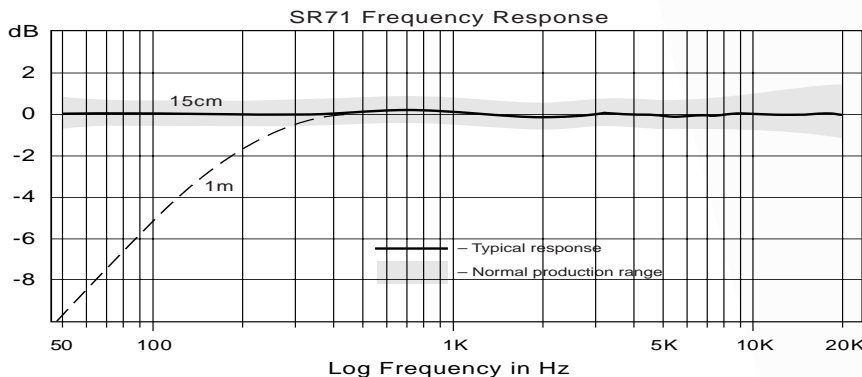

Earthworks SR71

Exceptional Sonic Realism for Live Sound, Studio & Broadcast

SPECIFICATIONS

Frequency response:	50Hz to beyond 20kHz ± 2 dB @ 6 inches
Polar pattern:	Cardioid
Sensitivity:	10 mV/Pa (-40 dBV/Pa)
Power requirements:	48V Phantom, 10 mA
Max acoustic input:	145 db SPL with 5K ohm load
Peak output voltage:	3V into 1K ohm, 10V into 5K
Output:	XLR (Pin 2+)
Min output load:	600 ohms at pin 2 and pin 3
Noise:	22 dB SPL equivalent (A weighted)
Dimensions (L x D):	235 mm x 22 mm (9.25 x .860")
Weight:	225 g (.5lb)

The SR71 combines beautiful sound with well behaved off-axis rejection. The SR71 is a powerful and user friendly tool for those applications which require...

**Natural
Uncolored
Sound**

Earthworks SR71 is a rugged live sound microphone with clean, natural on-axis sound and excellent, uncolored off-axis rejection. The SR71 serves quite well to amplify, broadcast or record Voice (solo and chorus), Guitar and other Stringed Instruments, Brass and Wood Winds, especially Saxophone and Flute, all manner of Percussion, particularly Bass Drum, Snare and Overheads. It is far more accurate and natural sounding than the live sound mics you are used to. The SR71 has flat on-axis response from 50Hz to beyond 20kHz. Its pick up pattern is smooth, open and very uniform across the entire front hemisphere. It is flatter at 90° than most mics are on-axis, just reduced in level. For live sound the SR71 offers extraordinary gain before feedback because there are no peaks to encourage ringing. It rejects distant bass pickup in a manner which makes it excellent for live guitar. The SR71 is very user friendly, with very low handling noise, very high max SPL and a full, clean, natural sound. Its pick up is open and forgiving - the sound doesn't change as abruptly as you would expect when the source moves relative to the microphone. For close up vocals its mild proximity effect provides warmth without boominess.