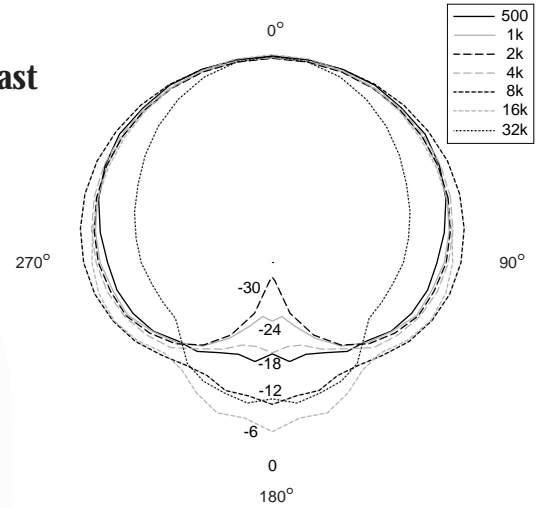

Earthworks SR71

Exceptional Sonic Realism for Live Sound, Studio & Broadcast

SPECIFICATIONS

Frequency response:	50Hz to beyond 20kHz ± 2 dB @ 6 inches
Polar pattern:	Cardioid
Sensitivity:	10 mV/Pa (-40 dBV/Pa)
Power requirements:	48V Phantom, 10 mA
Max acoustic input:	145 db SPL with 5K ohm load
Peak output voltage:	3V into 1K ohm, 10V into 5K
Output:	XLR (Pin 2+)
Min output load:	600 ohms at pin 2 and pin 3
Noise:	22 dB SPL equivalent (A weighted)
Dimensions (L x D):	235 mm x 22 mm (9.25 x .860")
Weight:	225 g (.5lb)

The SR71 combines beautiful sound with well behaved off-axis rejection. The SR71 is a powerful and user friendly tool for those applications which require...

**Natural
Uncolored
Sound**

Earthworks SR71 is a rugged live sound microphone with clean, natural on-axis sound and excellent, uncolored off-axis rejection. The SR71 serves quite well to amplify, broadcast or record Voice (solo and chorus), Guitar and other Stringed Instruments, Brass and Wood Winds, especially Saxophone and Flute, all manner of Percussion, particularly Bass Drum, Snare and Overheads. It is far more accurate and natural sounding than the live sound mics you are used to. The SR71 has flat on-axis response from 50Hz to beyond 20kHz. Its pick up pattern is smooth, open and very uniform across the entire front hemisphere. It is flatter at 90° than most mics are on-axis, just reduced in level. For live sound the SR71 offers extraordinary gain before feedback because there are no peaks to encourage ringing. It rejects distant bass pickup in a manner which makes it excellent for live guitar. The SR71 is very user friendly, with very low handling noise, very high max SPL and a full, clean, natural sound. Its pick up is open and forgiving - the sound doesn't change as abruptly as you would expect when the source moves relative to the microphone. For close up vocals its mild proximity effect provides warmth without boominess.