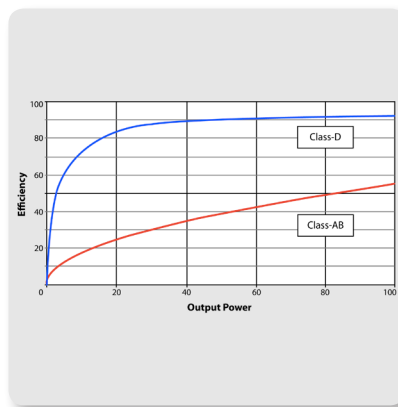

Portable

C200

200 Watt Powered Column Loudspeaker with an 8" Subwoofer, 4 High Frequency Drivers, Bluetooth Audio Streaming, LED Lighting and Remote Control

- Integrated protective perforated steel mesh grilles
- Integral ergonomic carrying handle for ease of portability
- 3-Year Warranty Program*
- Designed and engineered in the Germany