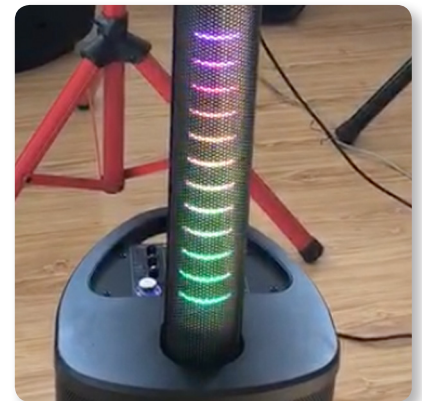

## LED Light Show

Yes, you read that correctly; the C200 comes equipped with its very own light show. As the music plays, an array of multicolor LEDs dance in time to the music and sweeps through a vibrant palette of patterns and colors – guaranteed to get the party started!