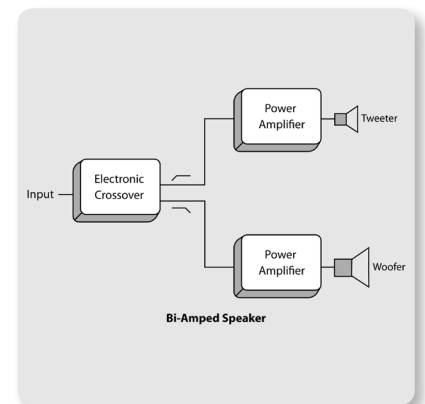

Bi-Amplification - The Path to Absolute Signal Integrity

With its 200 ultra-clean Watts of digital output delivered courtesy of true bi-amping (2 amplifiers per speaker system), the C200 delivers high-resolution sound that really brings out the best in your music. While some of our competitors apply simple passive crossovers, which inaccurately separate the frequency spectrum and degrade driver performance, Behringer has gone the extra mile – driving the woofer and tweeters with separate amplifiers for absolute signal integrity.