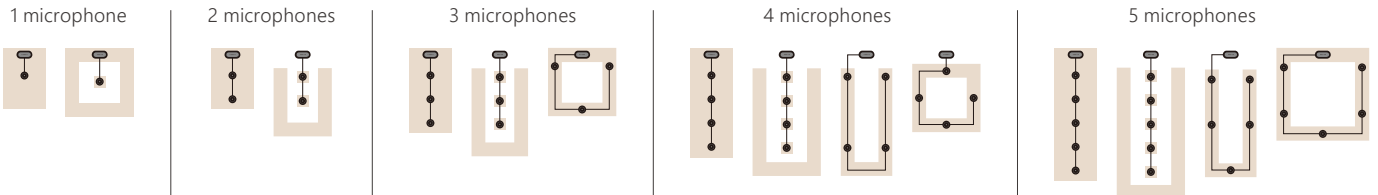

Easy connection so you're ready to go

Start your Skype for Business meeting by connecting your YVC-1000MS with a single USB connection. Don't have your laptop with you? The user-friendly design provides fast, intuitive connection to a smartphone via Bluetooth®. No matter how you connect, the specially engineered auto-tuning function developed by Yamaha detects and monitors the acoustics of the environment to optimize sound processing for the best audio experience on Skype for Business meeting.

Setting Examples

Specifications

General	Interface	Control Unit : USB 2.0 High Speed, Bluetooth, NFC (Near Field Communication) Audio Input terminal (stereo RCA pin), Audio Output terminal (stereo RCA pin), External speaker terminal (RCA pin) x 2, Power terminal, Microphone terminal Microphone : Input and output terminals
	Power consumption (max)	20 W (one connected microphone), 35 W (five microphones connected)
	Radio interference standard	FCC (Part 15B) Class A, ICES-003, EN55020, EN55024, EN55032
	Power source	US and Canada models: AC 120 V (60 Hz) UK, Europe and Russia models: AC 220-240 V (50 Hz)
	Operating environment	Temperature: 0 to 40°C (32 to 104°F) Humidity: 20 to 85% (no condensation)
	Dimensions	Control Unit (W x H x D): 332 x 95 x 162 mm (13.1 x 3.74 x 6.38 in) Microphone (W x H x D): 136 x 36 x 136 mm (5.35 x 1.42 x 5.35 in)
	Weight	Control Unit: 1.8 kg (4.0 lbs), Microphone: 0.4 kg (0.9 lbs)
	Supported OS	OS: 32-bit or 64-bit Windows 10, 32-bit or 64-bit Windows 8.1, 32-bit or 64-bit Windows 7, macOS 10.12, Mac OS X 10.11, Mac OS X 10.10 USB: USB 2.0 or later