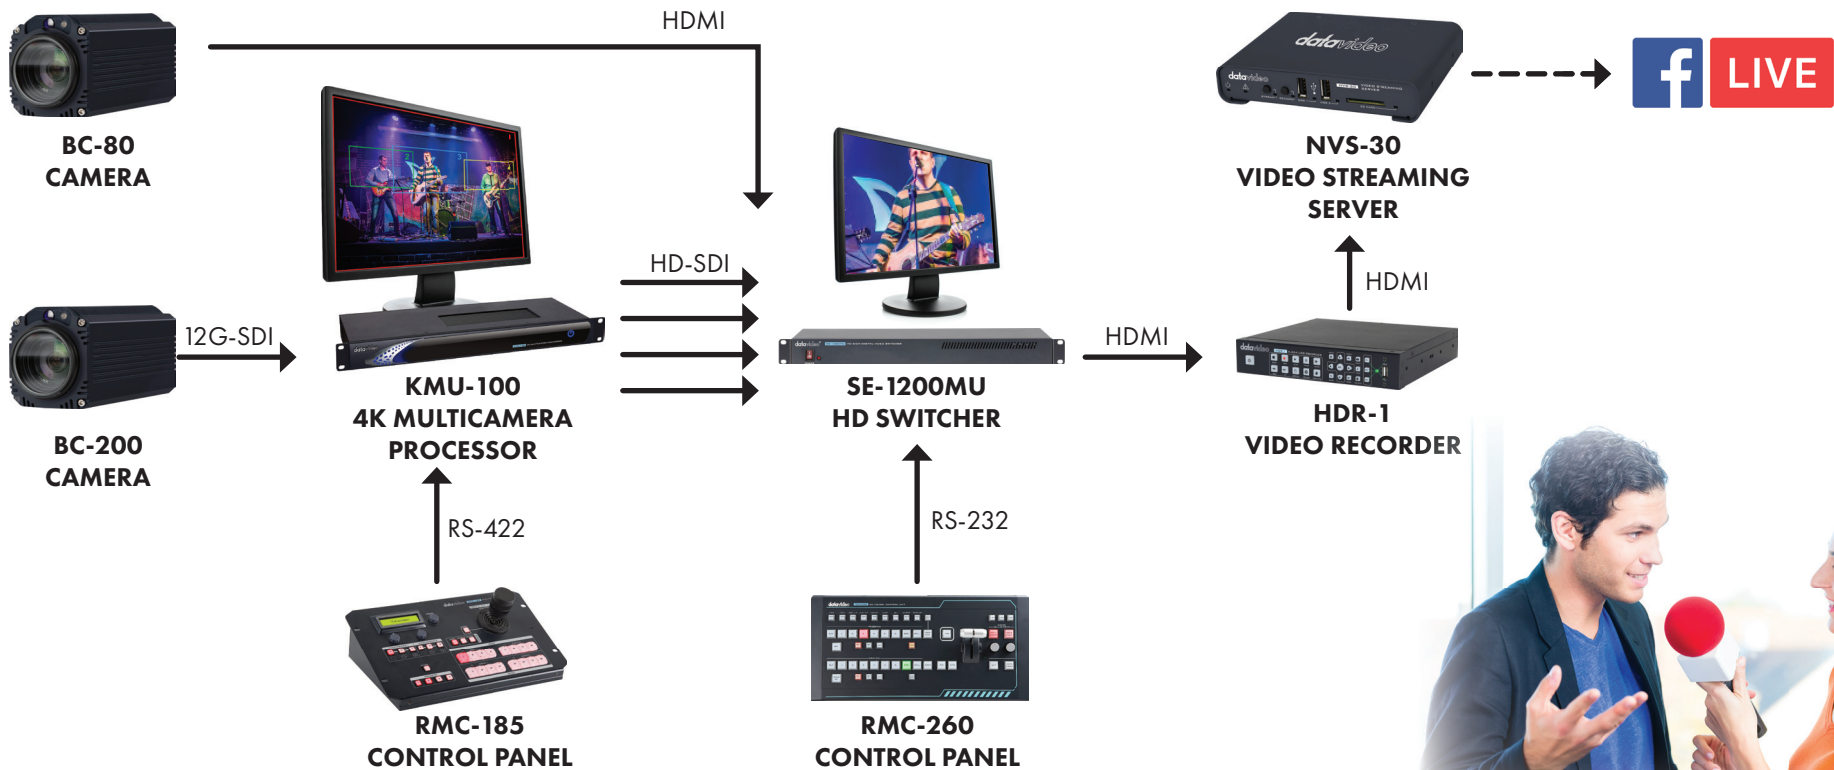

WORKFLOW DIAGRAM

IN THIS WORKFLOW

SE-1200MU

(Monitor not included)
6-input HD Switcher
(4x HD-SDI, 2x HDMI)

RMC-260

Control Panel
for SE-1200MU

KMU-100

(Monitor not included)
4K Multicamera
Processor

RMC-185

Controller for
KMU-100

HDR-1

H.264 Video
Recorder/Player

NVS-30

H.264 Video Streaming
Server

WORKFLOW DIAGRAM