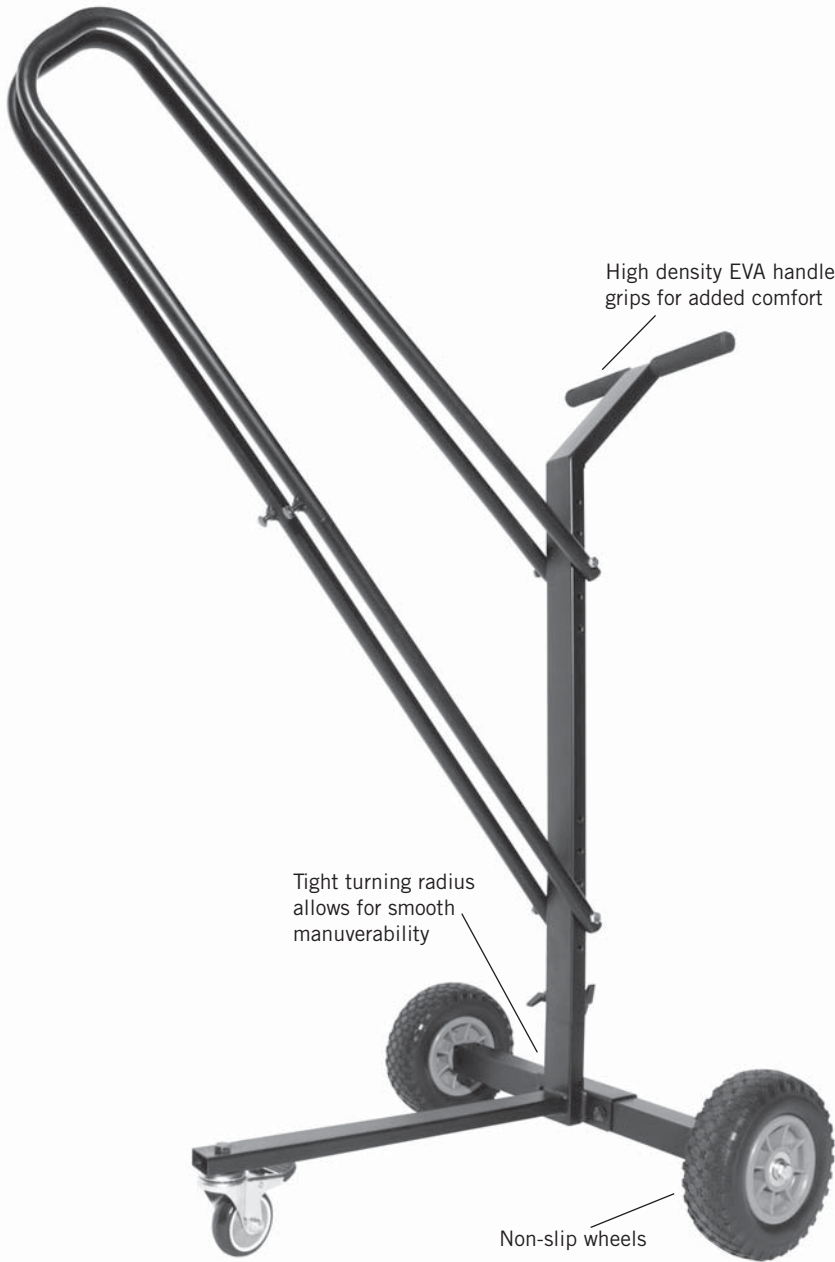

Music Stand Cart

SMC5000 | 13987

Features and Benefits

Mighty yet maneuverable, the On-Stage SCM5000 holds 8-10 stands, turns on a dime and boasts a small footprint of 24.5" to 21.75" for easy storage and transport. Complete with high density EVA handle grips, an all but zero turn radius and treaded, non-slip wheels for formula one performance, the SCM5000's black powder coat finish compliments performance spaces as effectively as its 80 lb. capacity moves the music.

Product Specifications

Applications	Holds 8-10 music stands
Base Spread	24.5"-21.75"
Weight Capacity	80 lbs.
Color	Black

Pricing

Model #	SMC5000
Inv. #	13987
List Price	$279.99
Map Price	$169.95

Call your On-Stage rep at 1.800.289.8889 | email: purchaseorders@musicpeopleinc.com | On-Stage.com