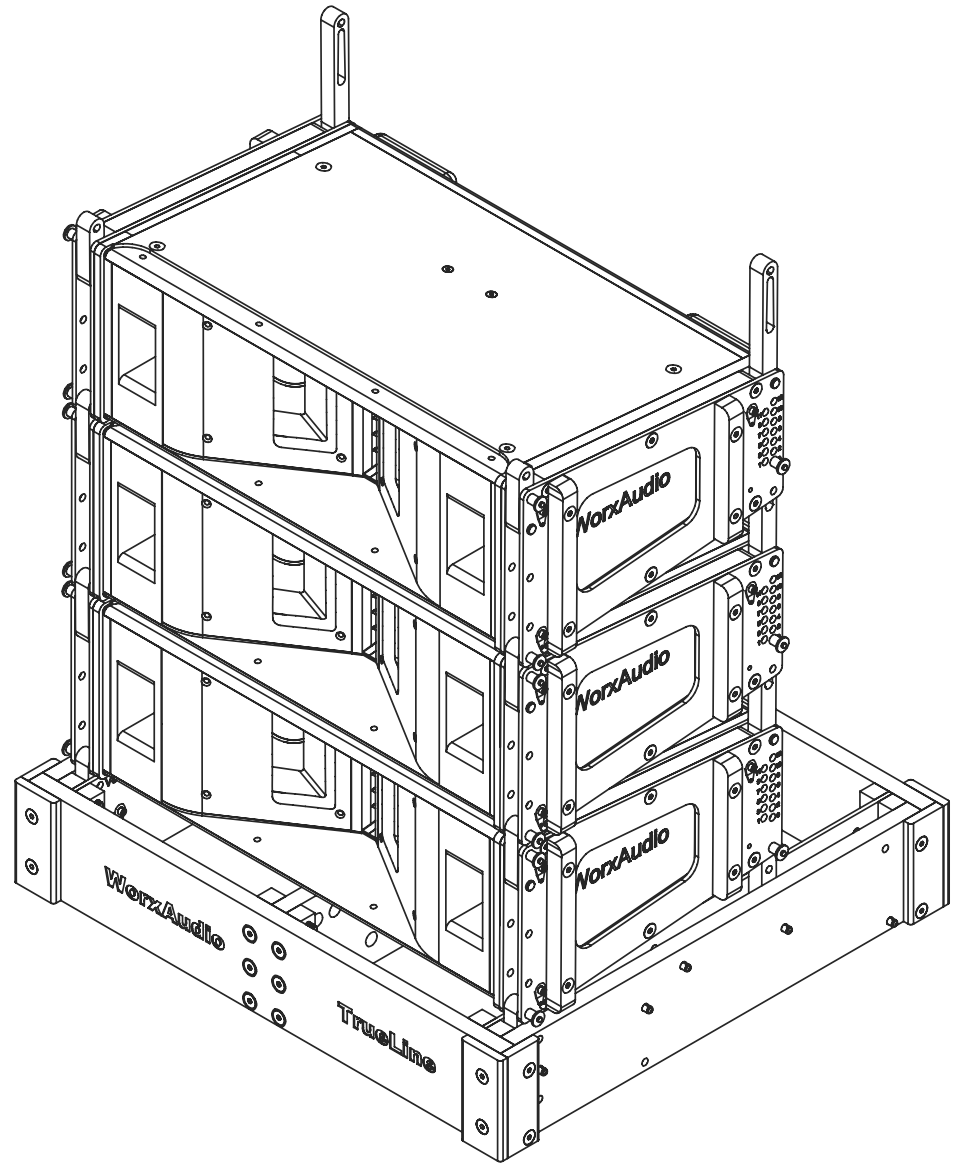

ITEM NO.	PART NUMBER	QTY
1	V8T (V8 TOUR WITH EXTERNAL RIGGING / POWERED, BIAMPED / BLACK)	1
2	V8-TRUEGRID TOUR (TOUR GRID FOR V8T / ANODIZED BLACK)	1

V8T (3 BOX ARRARRY) WITH V8 TOUR GRID
GROUND STACK

V8T			
V8 TOUR POWERED, V8 TOUR GRID			
SIZE	CAGE CODE	DWG NO.	REV
A1		10/20/16	
SCALE	1:3	SHEET 1 of 1	