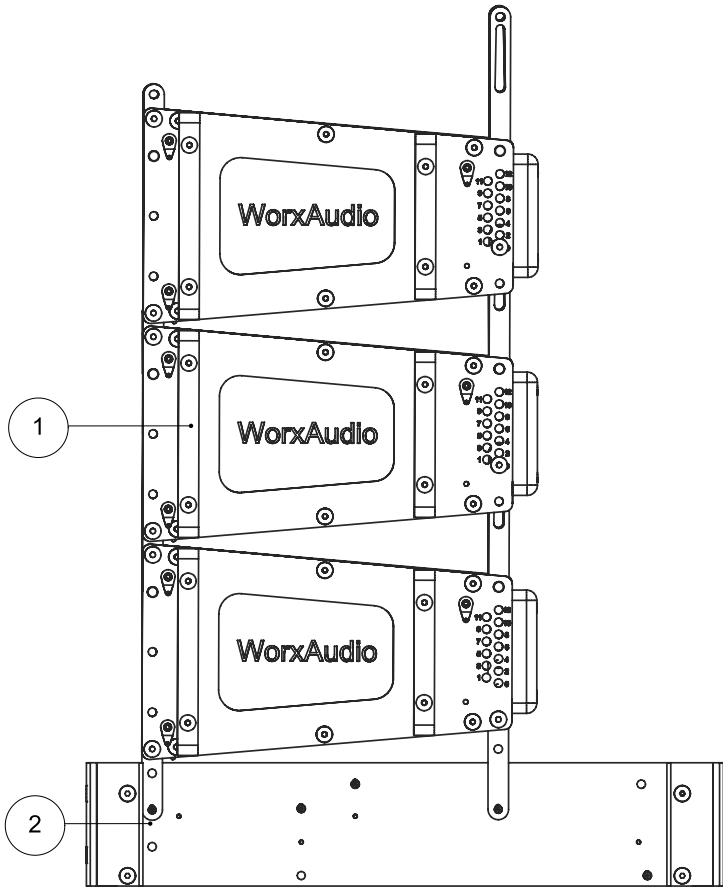

ITEM NO.	PART NUMBER	QTY
1	V8T (V8 TOUR WITH EXTERNAL RIGGING / POWERED, BIAMPED / BLACK)	1
2	V8-TRUEGRID TOUR (TOUR GRID FOR V8T / ANODIZED BLACK)	1

V8T (3 BOX ARRARRY) WITH V8 TOUR GRID
GROUND STACK

V8T			
V8 TOUR POWERED, V8 TOUR GRID			
SIZE	CAGE CODE	DWG NO.	REV
A1		10/20/16	
SCALE	1:3	SHEET 1 of 1	